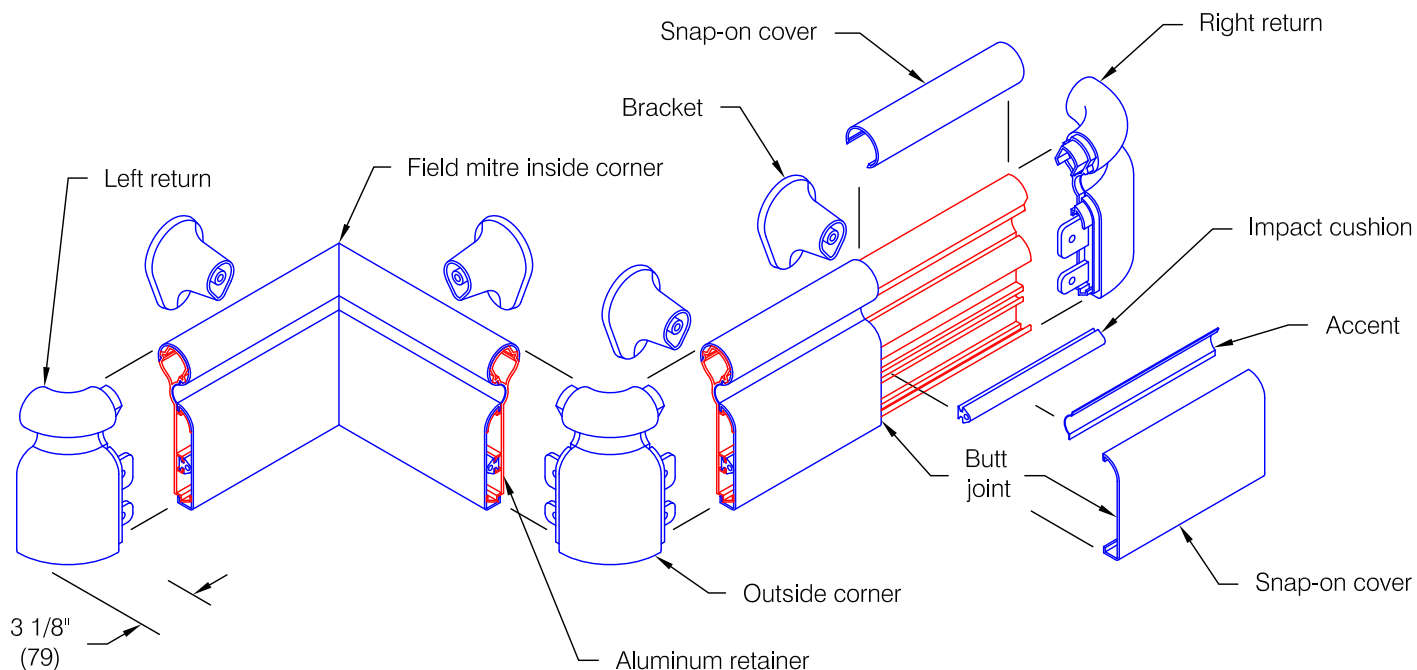

WallGuard.Com reserves the right to discontinue a design or modify an existing design without prior notice