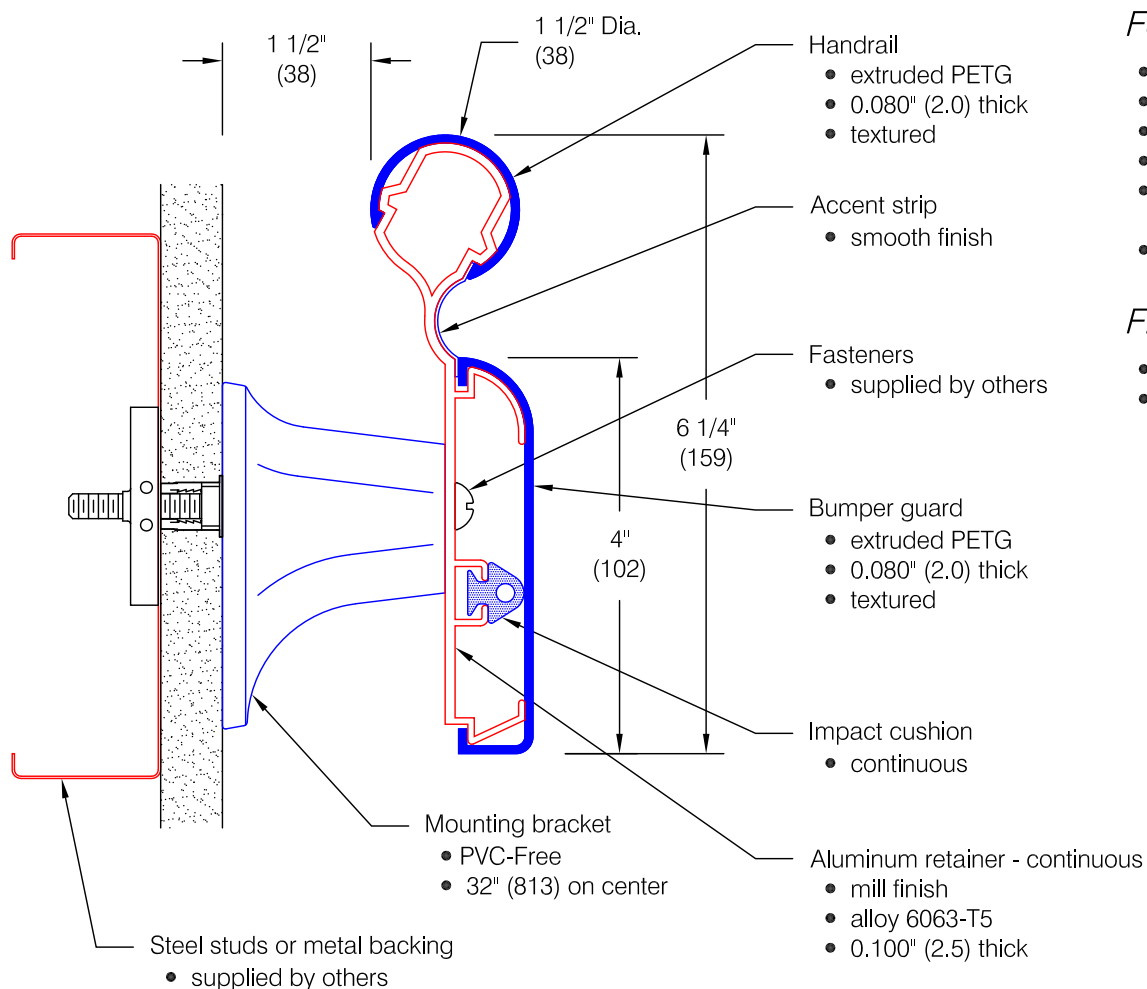

Infinity Series 2000P

Features:

- PVC-Free materials
- ADA Compliant
- Class A fire rating
- Molded returns - with hardware
- Molded outside corners - with hardware
- Stock length 12'-0" (3658)

Finishes: