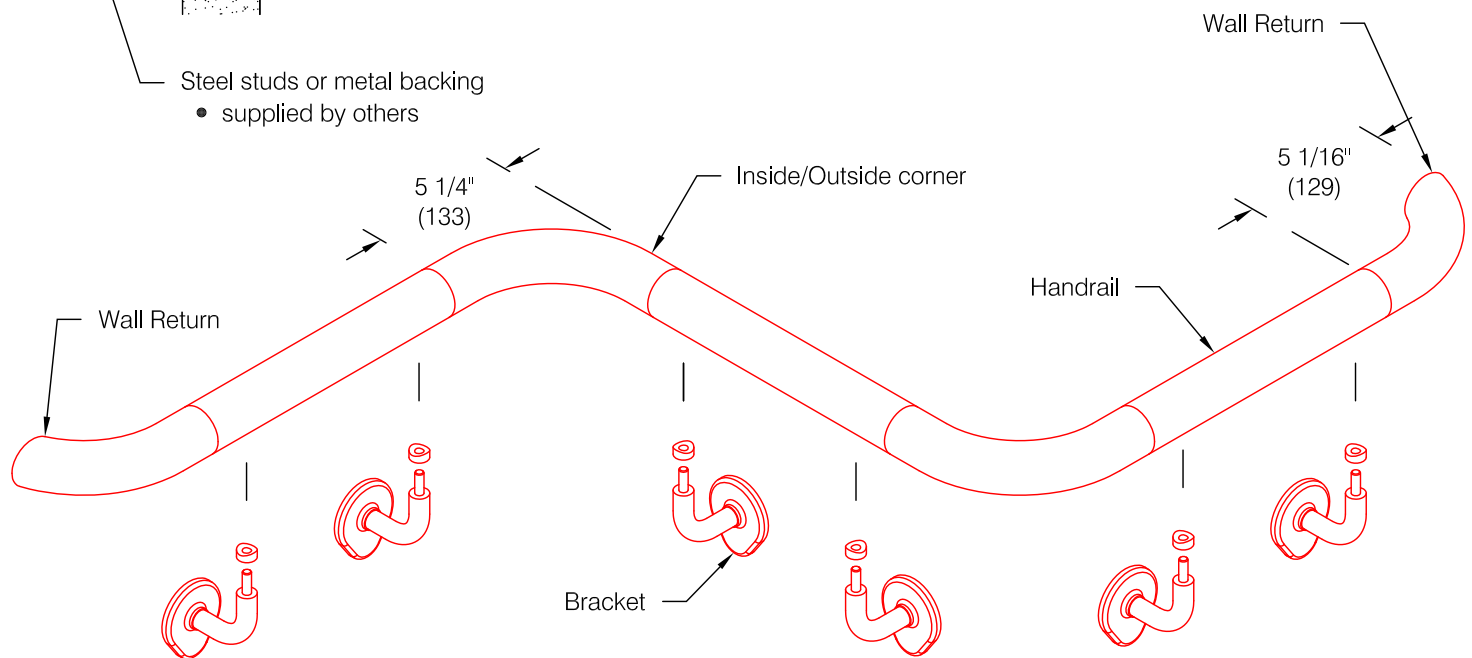

Infinity Series 2050S

Features:

- ADA Compliant
- Wall returns - with hardware
- Outside corners - with hardware
- Inside corners - with hardware
- Stock lengths: 10'-0" (3048)

WallGuard.Com reserves the right to discontinue a design or modify an existing design without prior notice