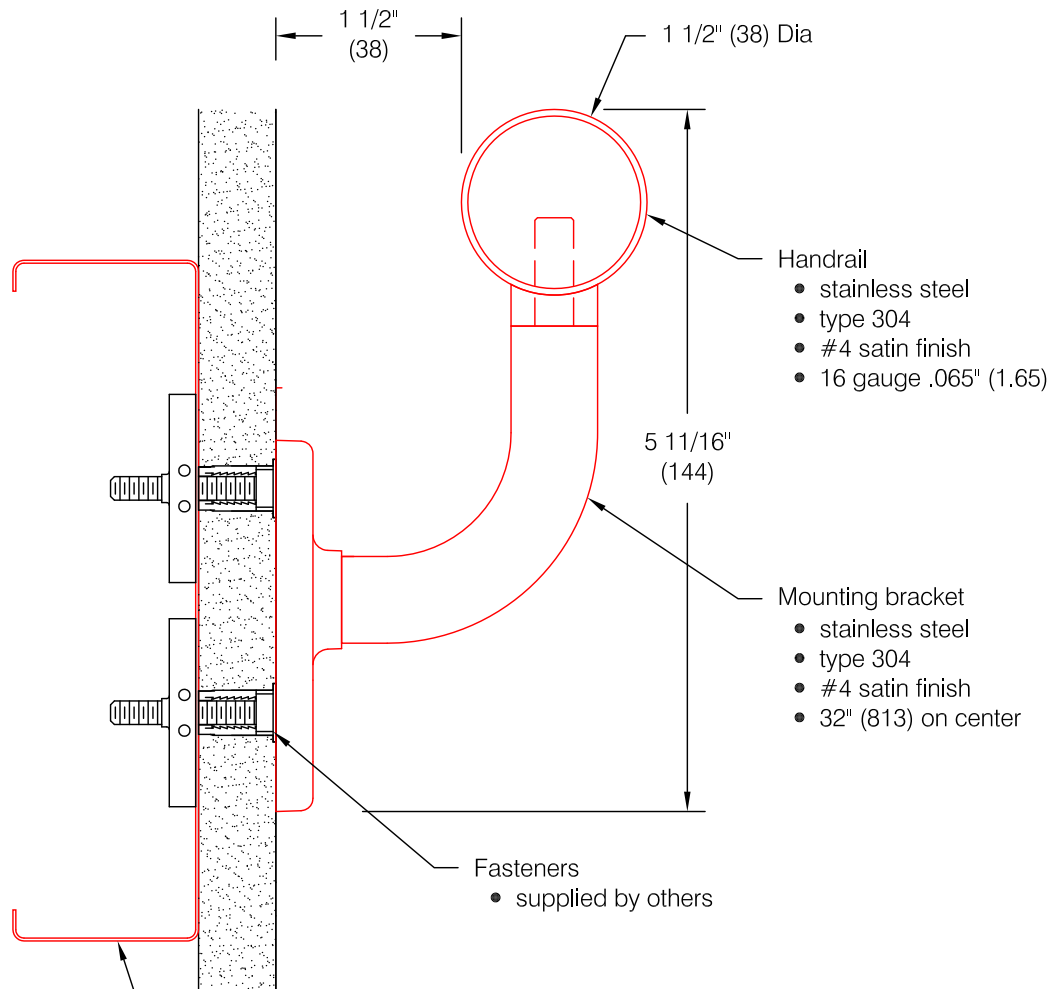

Infinity Series 2050S

Features:

- ADA Compliant
- Wall returns - with hardware
- Outside corners - with hardware
- Inside corners - with hardware
- Stock lengths: 10'-0" (3048)

WallGuard.Com reserves the right to discontinue a design or modify an existing design without prior notice