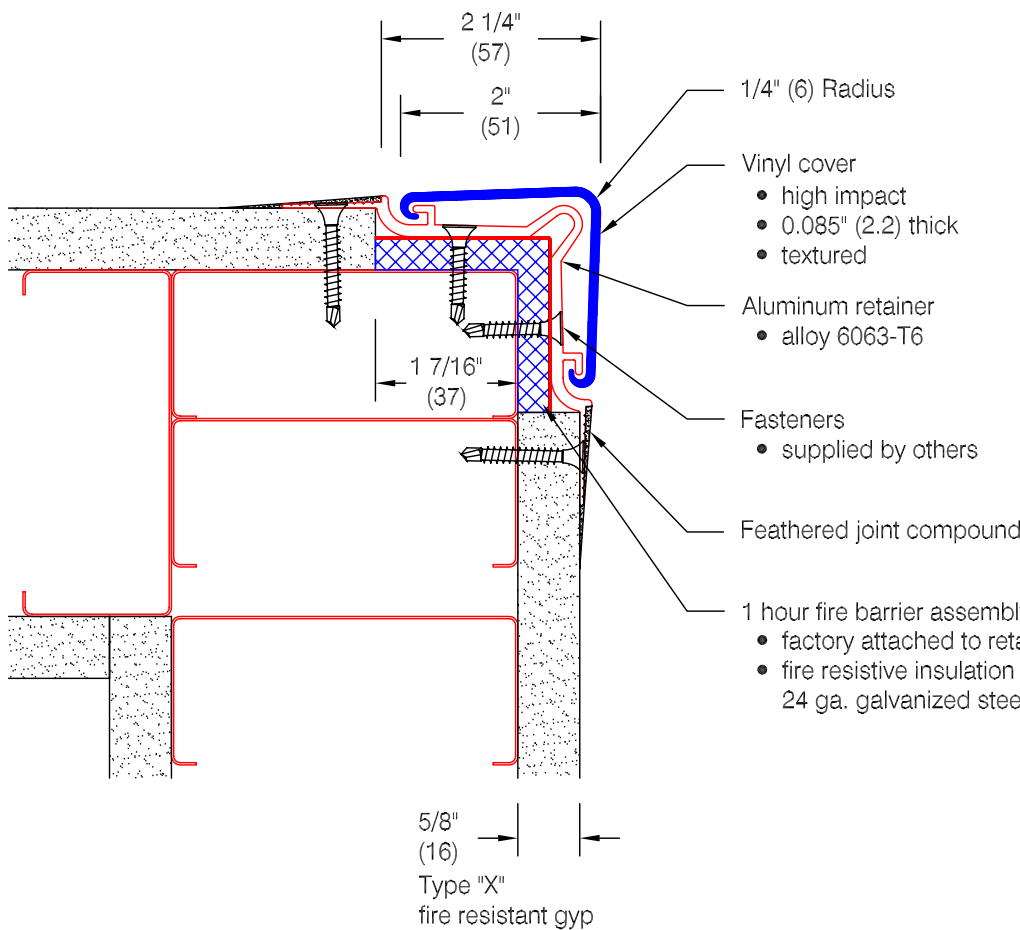

# Defender Series 2365 - 2" x 90° 1 Hour

**Features:**

- Class A fire rating
- "Drop-in" installation follows completion of drywall mounting
- Stock lengths: 8'-0" (2438), 9'-0" (2743), 10'-0" (3048), and 12'-0" (3658)
- Custom cut lengths available
- Available with aluminum cove base insert for use with vinyl cove base standard in 4" (102) and 6" (152) heights

5/8" (16)  
Type "X" fire resistant gyp

*Optional Cove Base Insert*

WallGuard.Com reserves the right to discontinue a design or modify an existing design without prior notice