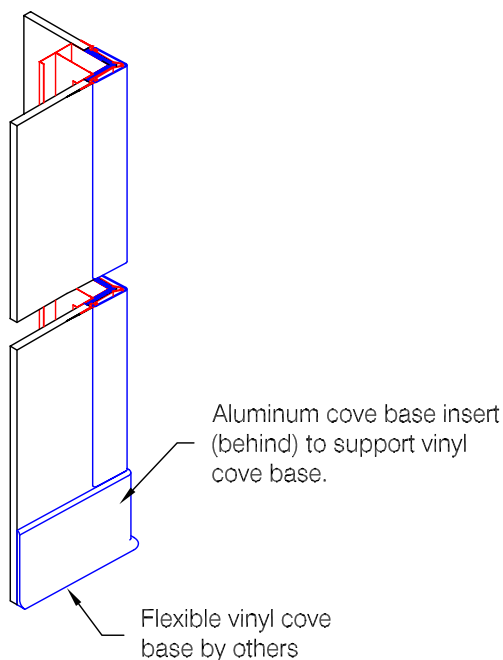

# Defender Series 2365 - 2" x 90° 1 Hour

**Features:**

- Class A fire rating
- "Drop-in" installation follows completion of drywall mounting
- Stock lengths: 8'-0" (2438), 9'-0" (2743), 10'-0" (3048), and 12'-0" (3658)
- Custom cut lengths available
- Available with aluminum cove base insert for use with vinyl cove base standard in 4" (102) and 6" (152) heights

**Finishes:**

- Vinyl cover (textured)
- Manufacturer's standard colors
  - Custom colors available
- Aluminum retainer
- Mill finish aluminum

- Fasteners
- supplied by others
- Feathered joint compound
- 1 hour fire barrier assembly
- factory attached to retainer
  - fire resistive insulation with 24 ga. galvanized steel backing

5/8" (16)  
Type "X" fire resistant gyp

*Optional Cove Base Insert*

WallGuard.Com reserves the right to discontinue a design or modify an existing design without prior notice