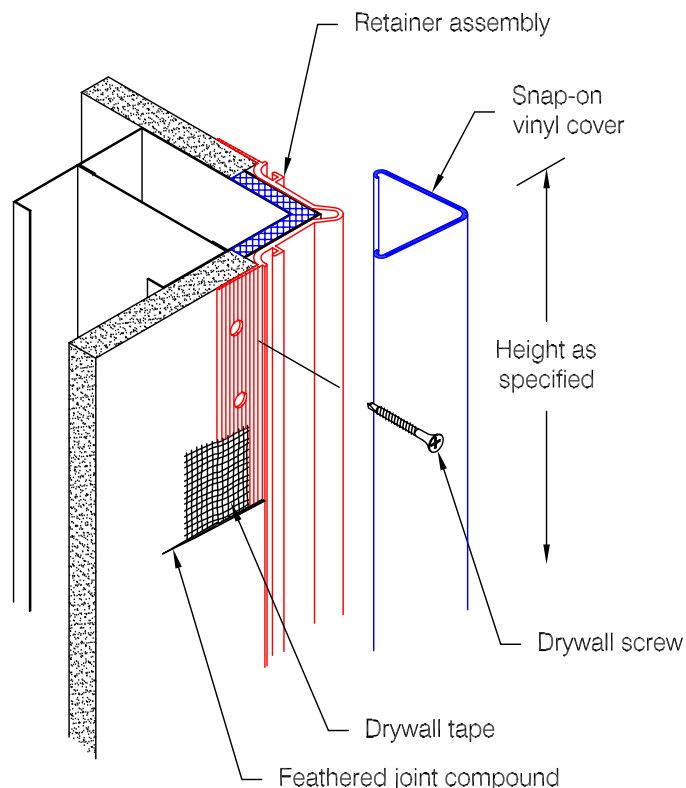

# Defender Series 2365 - 2" x 90° 1 Hour

**Features:**

- Class A fire rating
- "Drop-in" installation follows completion of drywall mounting
- Stock lengths: 8'-0" (2438), 9'-0" (2743), 10'-0" (3048), and 12'-0" (3658)
- Custom cut lengths available
- Available with aluminum cove base insert for use with vinyl cove base standard in 4" (102) and 6" (152) heights

**Finishes:**

- Vinyl cover (textured)
- Manufacturer's standard colors
  - Custom colors available
- Aluminum retainer
- Mill finish aluminum

- Fasteners
- supplied by others
- Feathered joint compound
- 1 hour fire barrier assembly
- factory attached to retainer
  - fire resistive insulation with 24 ga. galvanized steel backing

5/8" (16)  
Type "X" fire resistant gyp

*Optional Cove Base Insert*

WallGuard.Com reserves the right to discontinue a design or modify an existing design without prior notice