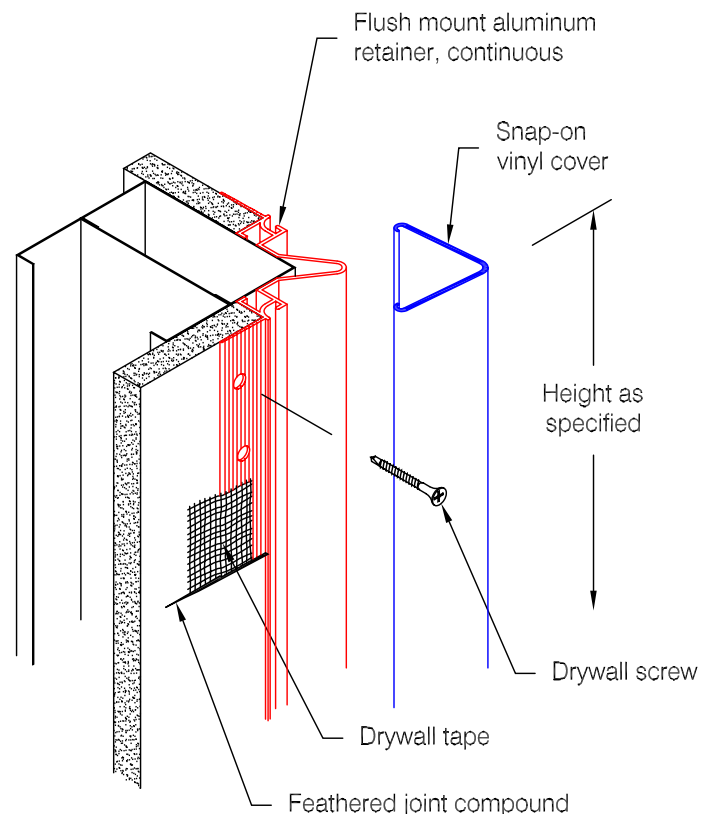

Optional Cove Base Insert

WallGuard.Com reserves the right to discontinue a design or modify an existing design without prior notice