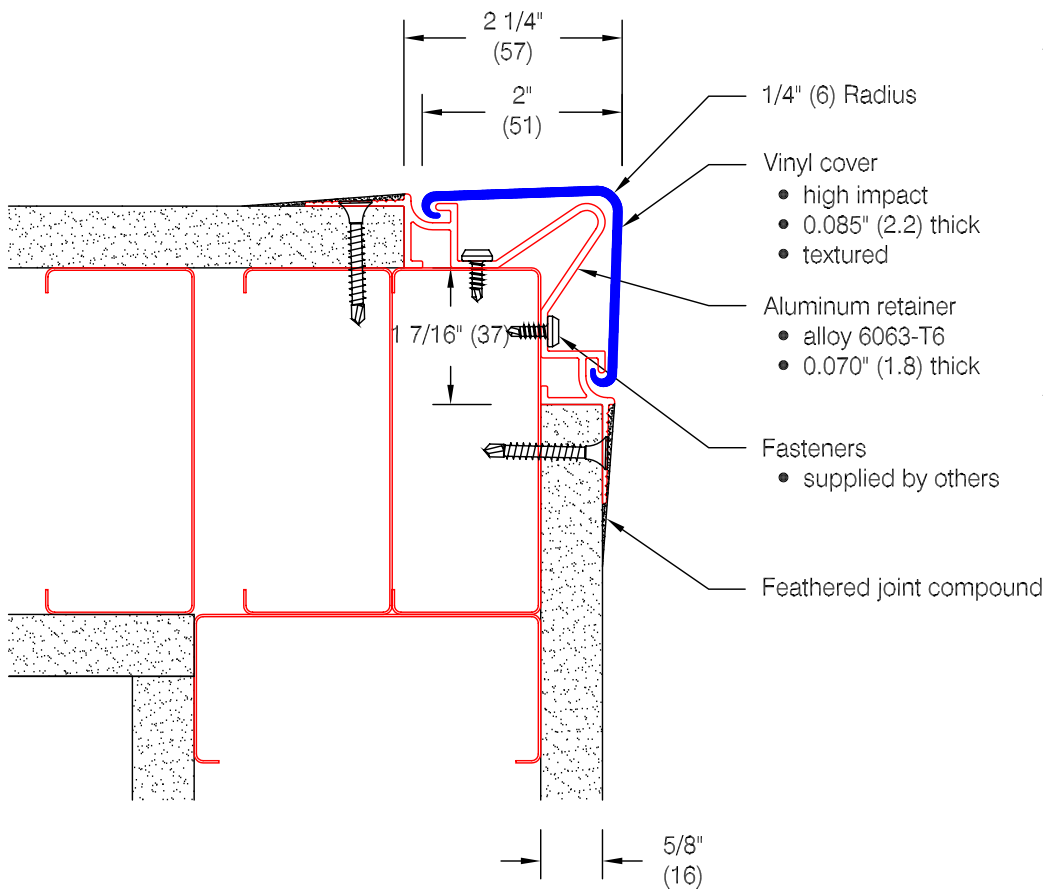

# Defender Series 2365 - 2" x 90°

### Features:

- Class A fire rating
- "Drop-in" installation follows completion of drywall mounting
- Stock lengths: 8'-0" (2438), 9'-0" (2743), 10'-0" (3048), and 12'-0" (3658)
- Custom cut lengths available
- Available with aluminum cove base insert for use with vinyl cove base standard in 4" (102) and 6" (152) heights