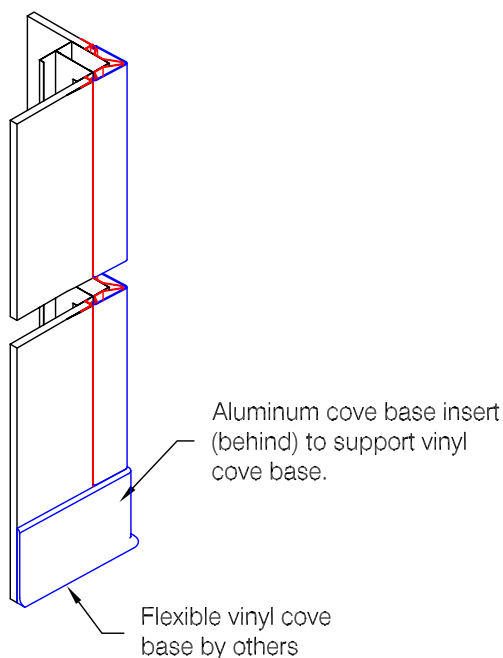

Optional Cove Base Insert

WallGuard.Com reserves the right to discontinue a design or modify an existing design without prior notice