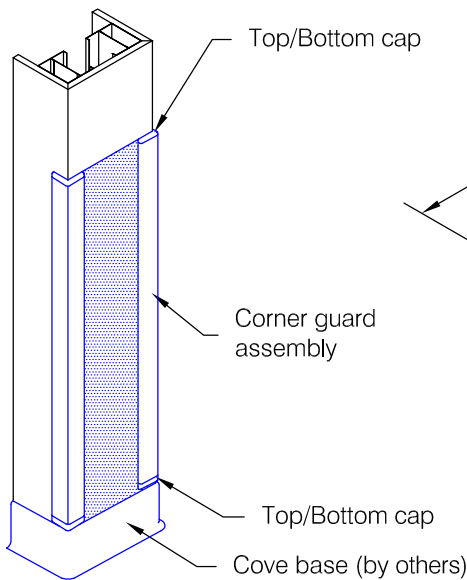

Defender Series 2320.1

Features:

- Class A fire rating
- "Surface Mount" installation follows completion of drywall mounting
- Stock lengths: 4'-0" (1219), 8'-0" (2438), 9'-0" (2743), 10'-0" (3048), and 12'-0" (3658)
- Custom cut lengths available
- Available with textured top/bottom closure caps

Finishes:

- Snap-on cover (textured)
 - Manufacturer's standard colors
 - Custom colors available
- Vinyl retainer
 - black only (recycled rigid PVC)

Application Diagram

* Partial height installation with top and bottom caps shown. Full height installations may not require top or bottom cap.