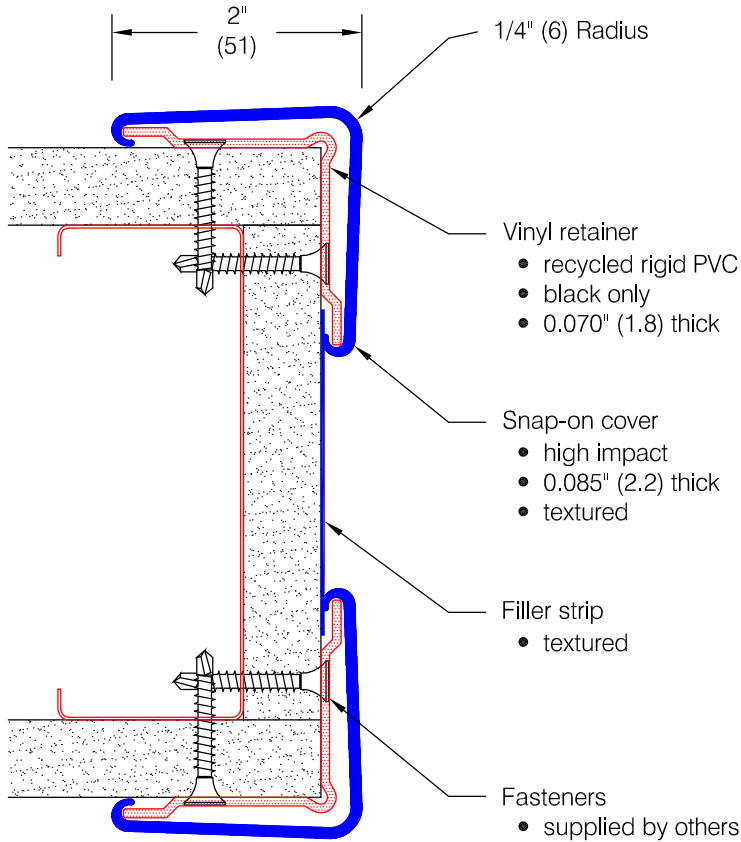

Defender Series 2320.1

Features:

- Class A fire rating
- "Surface Mount" installation follows completion of drywall mounting
- Stock lengths: 4'-0" (1219), 8'-0" (2438), 9'-0" (2743), 10'-0" (3048), and 12'-0" (3658)
- Custom cut lengths available
- Available with textured top/bottom closure caps

Finishes:

- Snap-on cover (textured)
 - Manufacturer's standard colors
 - Custom colors available
- Vinyl retainer
 - black only (recycled rigid PVC)

Application Diagram

* Partial height installation with top and bottom caps shown. Full height installations may not require top or bottom cap.