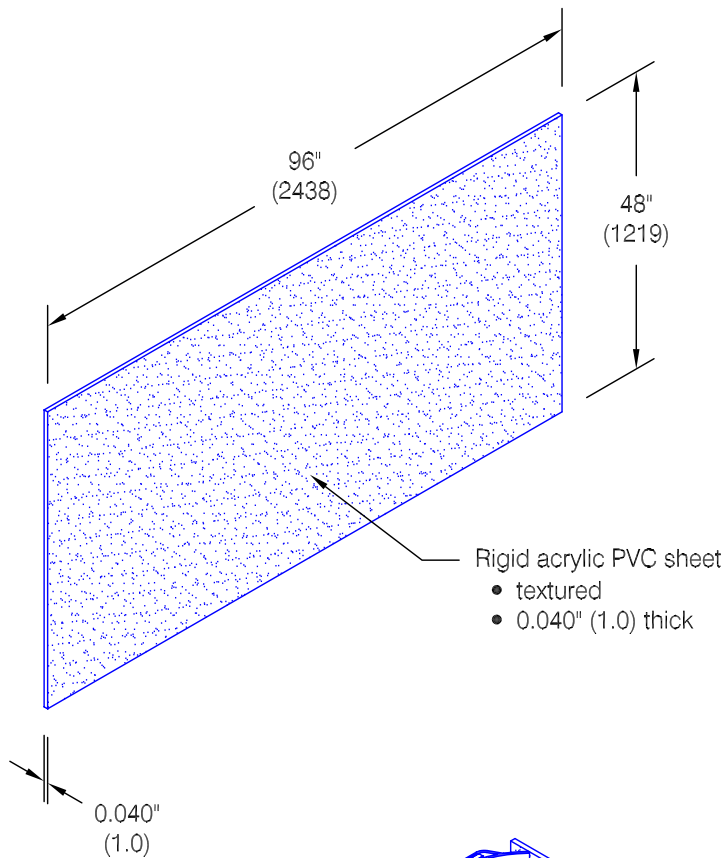

New Frontier Series - .040" Thick

Features:

- Class A fire rating
- Heavier thickness available
- Stock size 4'-0" (1219) x 8'-0" (2438) sheets
- Custom sizes are available (minimums apply)

Finishes:

- Manufacturer's standard colors
- Custom colors available