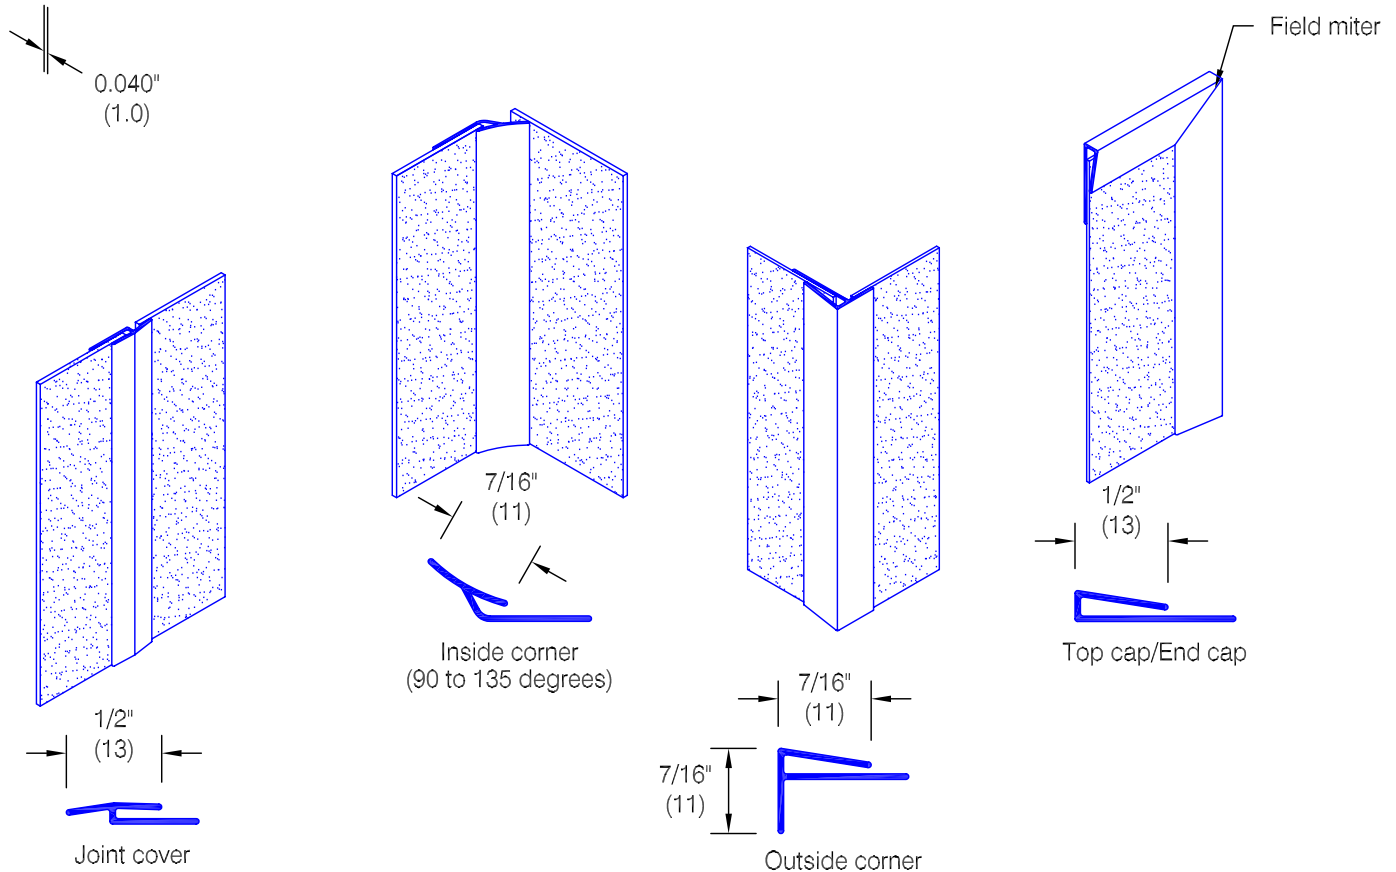

WallGuard.Com reserves the right to discontinue a design or modify an existing design without prior notice