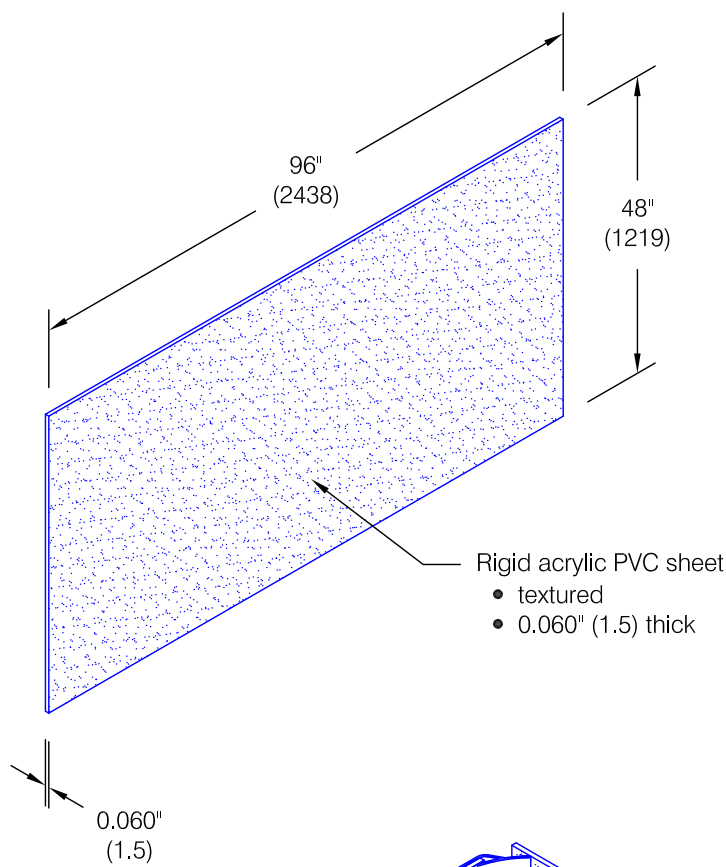

New Frontier Series 2400.1

Features:

- Class A fire rating
- Heavier thickness available
- Stock size 4'-0" (1219) x 8'-0" (2438) sheets
- Custom sizes are available (minimums apply)

Finishes:

- Manufacturer's standard colors
- Custom colors available