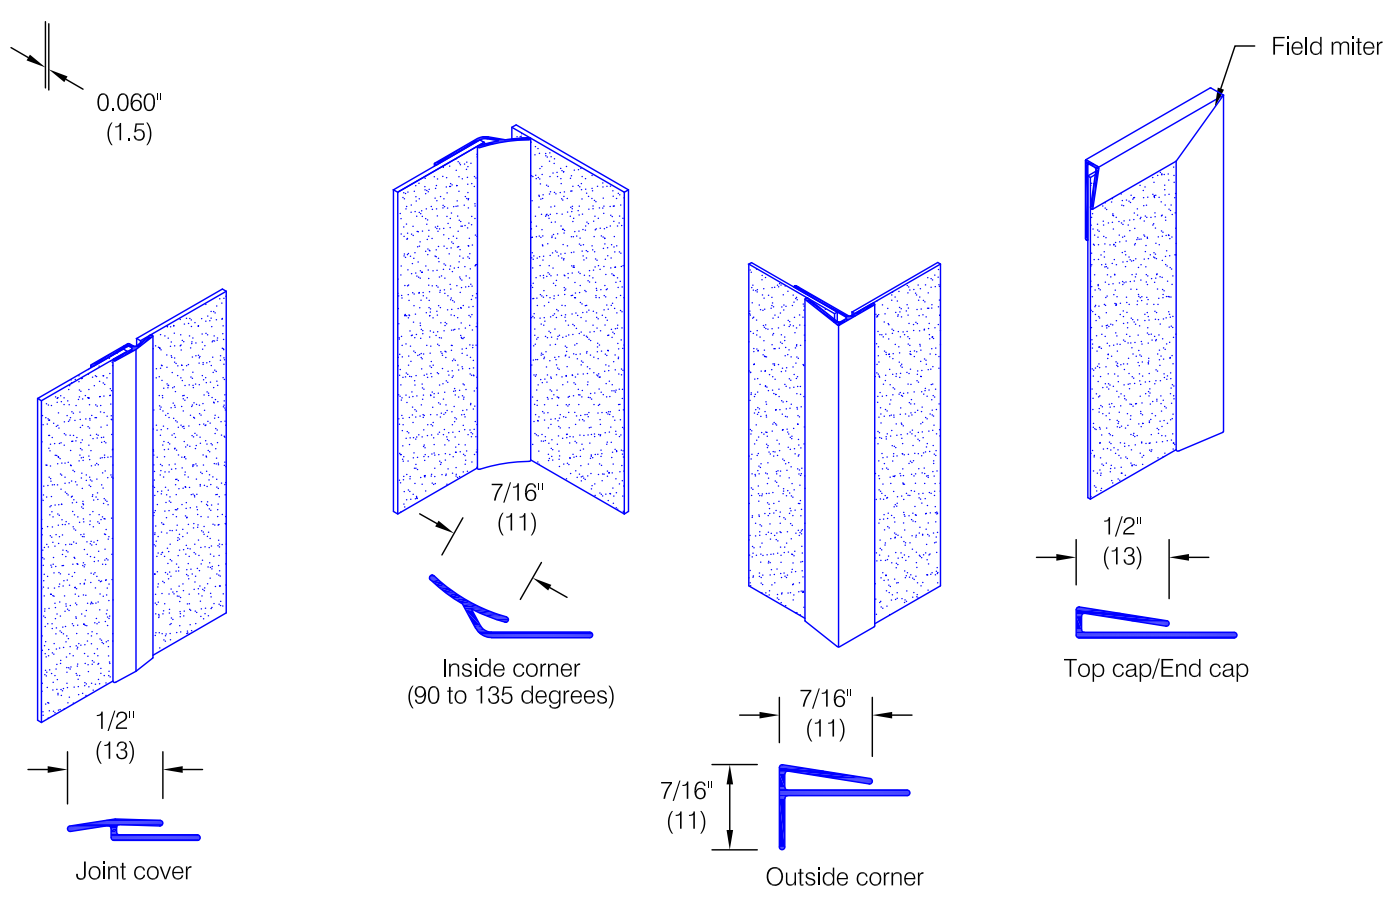

WallGuard.Com reserves the right to discontinue a design or modify an existing design without prior notice