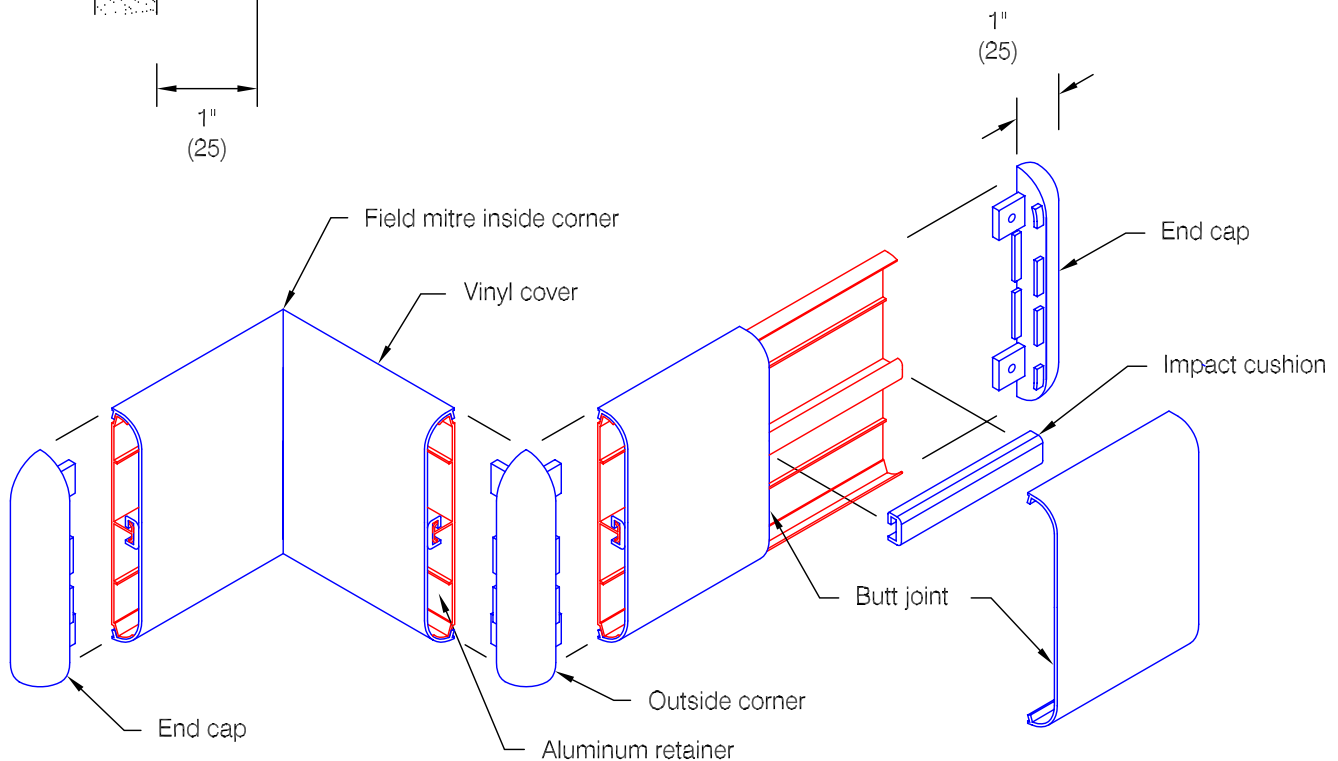

Optional mounting:

WallGuard.Com reserves the right to discontinue a design or modify an existing design without prior notice