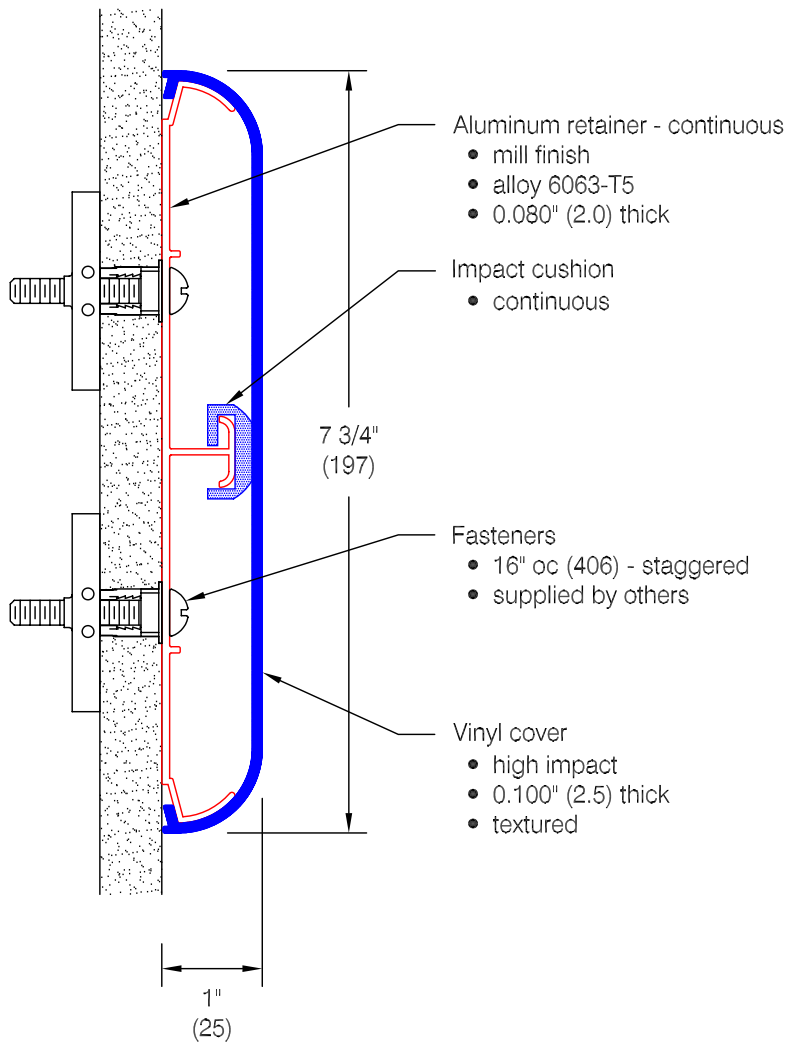

### Features:

- Class A fire rating
- Molded end caps
- Molded outside corners
- Stock length 12'-0" (3658)