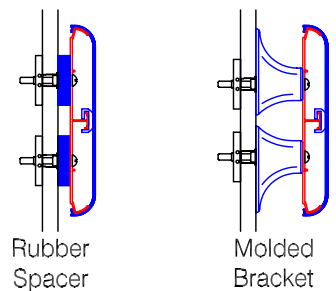

Optional mounting:

WallGuard.Com reserves the right to discontinue a design or modify an existing design without prior notice