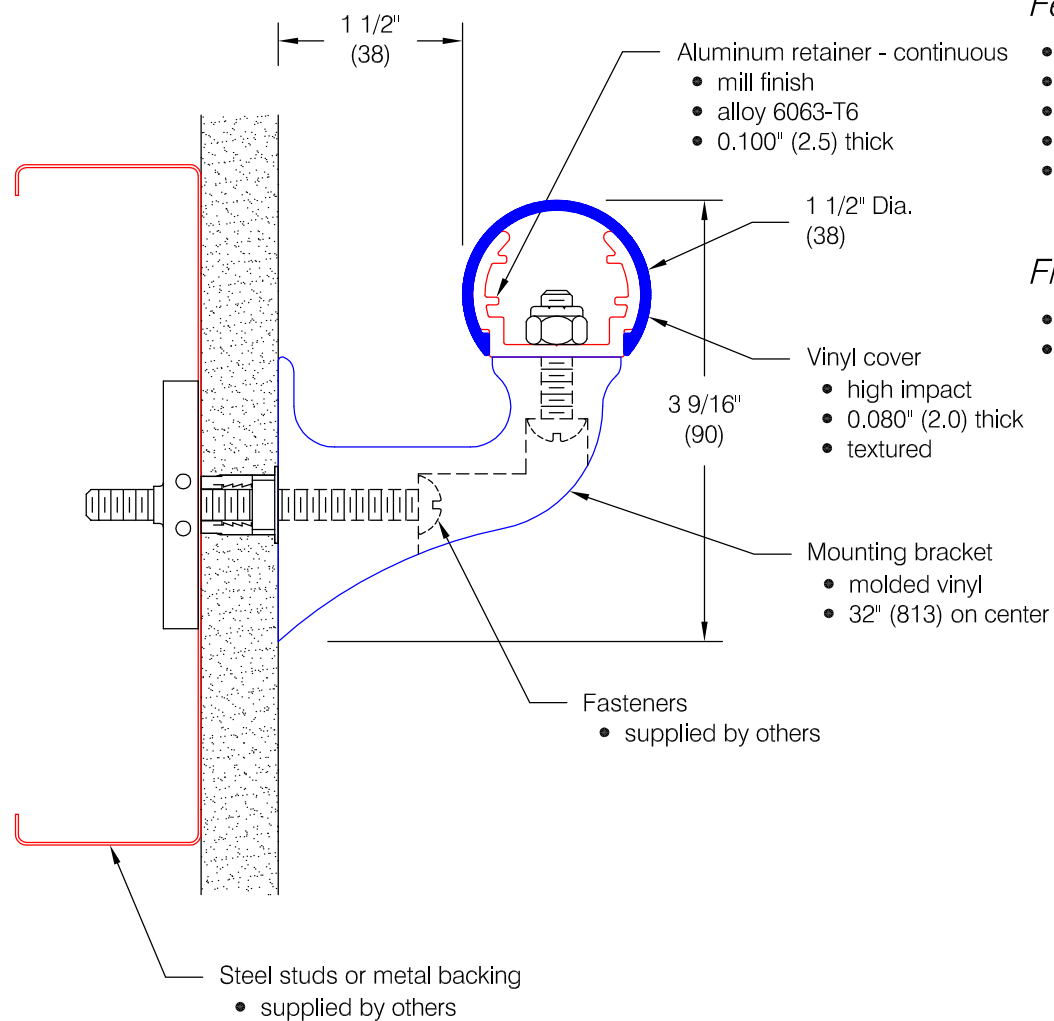

Infinity Series 2035

Features:

- Class A fire rating
- Molded returns - with hardware
- Molded outside corners - with hardware
- Molded inside corners - with hardware
- Stock length 12'-0" (3658)

Finishes:

- Manufacturer's standard colors
- Custom colors available

WallGuard.Com reserves the right to discontinue a design or modify an existing design without prior notice