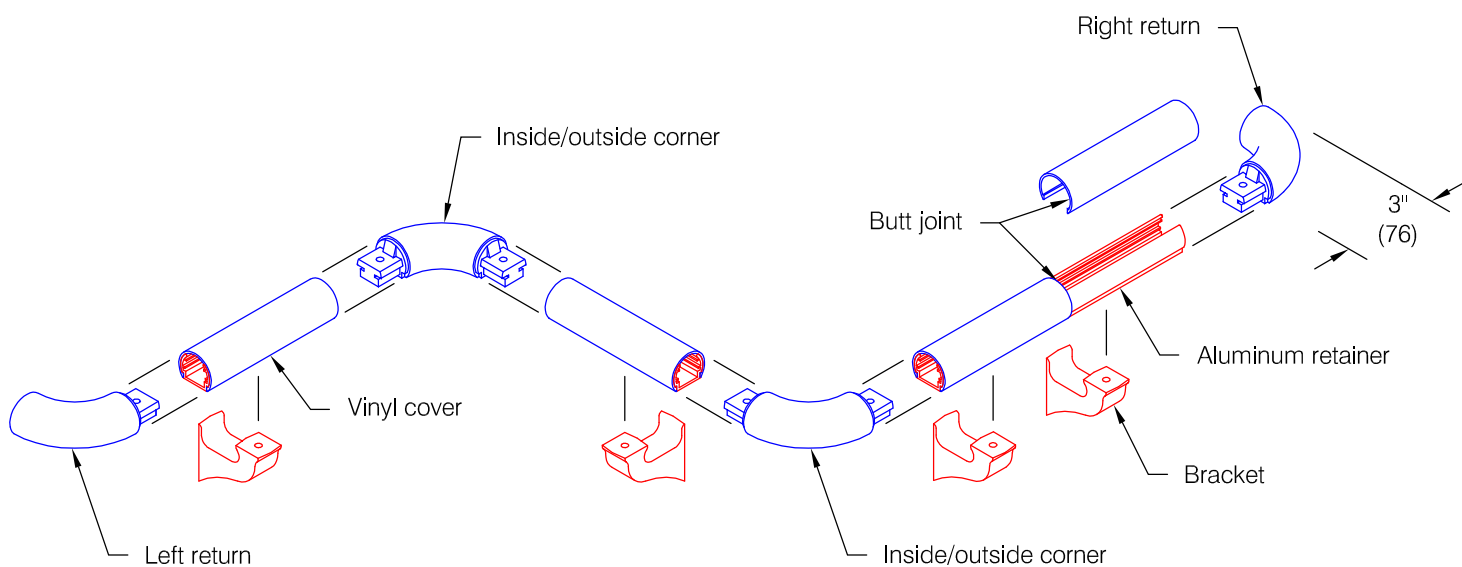

Infinity Series 2035

Features:

- Class A fire rating
- Molded returns - with hardware
- Molded outside corners - with hardware
- Molded inside corners - with hardware
- Stock length 12'-0" (3658)

Finishes:

- Manufacturer's standard colors
- Custom colors available

WallGuard.Com reserves the right to discontinue a design or modify an existing design without prior notice