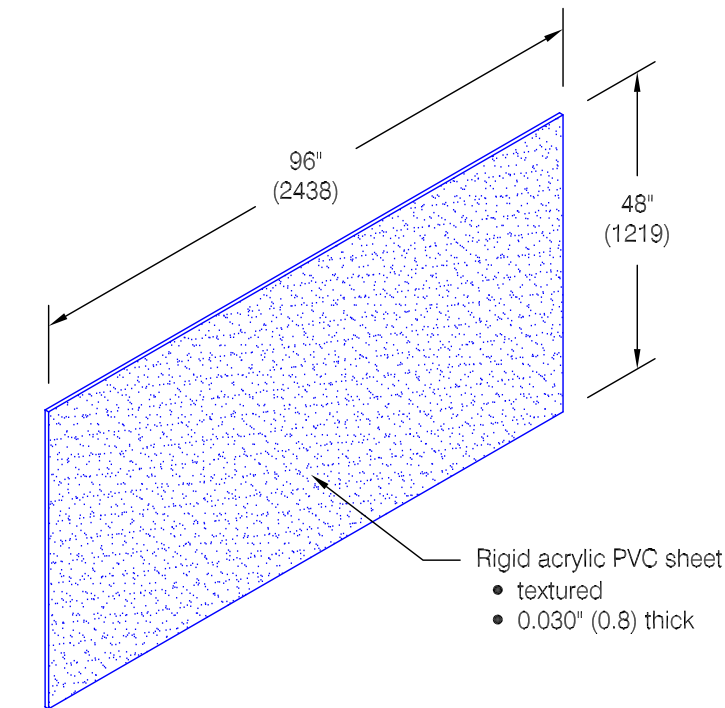

New Frontier Series - .030" Thick

Features:

- Class A fire rating
- Heavier thickness available
- Stock size 4'-0" (1219) x 8'-0" (2438) sheets
- Custom sizes are available (minimums apply)

Finishes:

- Manufacturer's standard colors
- Custom colors available

Mounting Options:

- Adhesive
Adhesive supplied separately