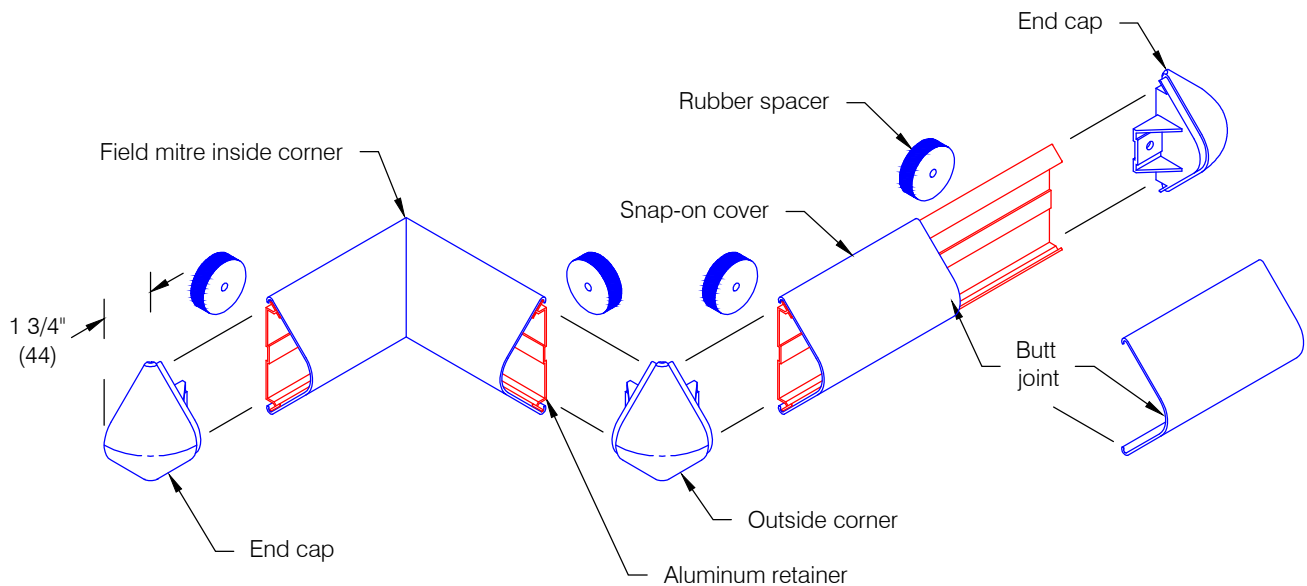

Protector Series 2158

Features:

- Class A fire rating
- Molded end caps
- Molded outside corners
- Stock length 12'-0" (3658)

Finishes:

- Manufacturer's standard colors
- Custom colors available

WallGuard.Com reserves the right to discontinue a design or modify an existing design without prior notice