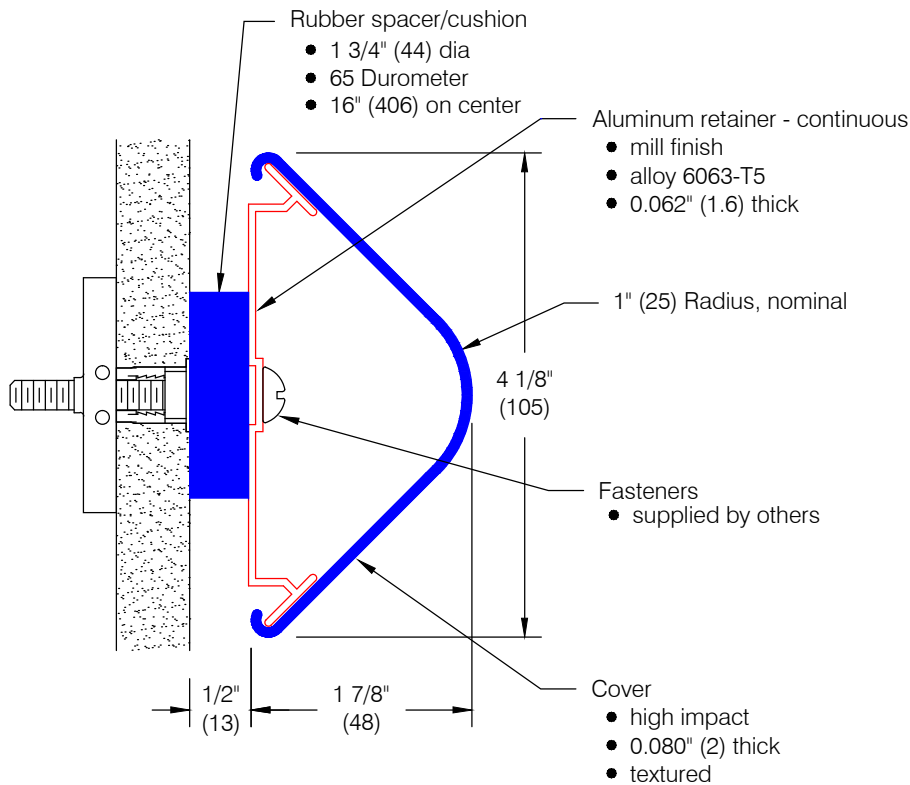

Protector Series 2158

Features:

- Class A fire rating
- Molded end caps
- Molded outside corners
- Stock length 12'-0" (3658)

Finishes:

- Manufacturer's standard colors
- Custom colors available

WallGuard.Com reserves the right to discontinue a design or modify an existing design without prior notice