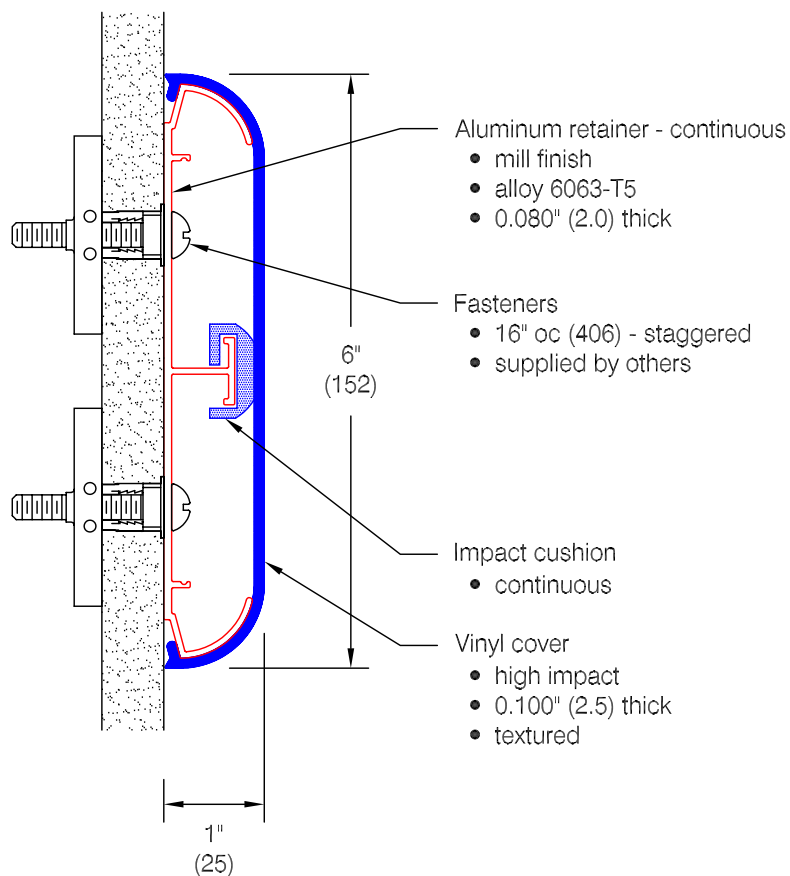

Protector Series 2125

Features:

- Class A fire rating
- Molded end caps
- Molded outside corners
- Stock length 12'-0" (3658)

Finishes:

- Manufacturer's standard colors
- Custom colors available
- Grooved (See WGDC.2125B.0)
- Accent strips (See WGDC.2125C.0)