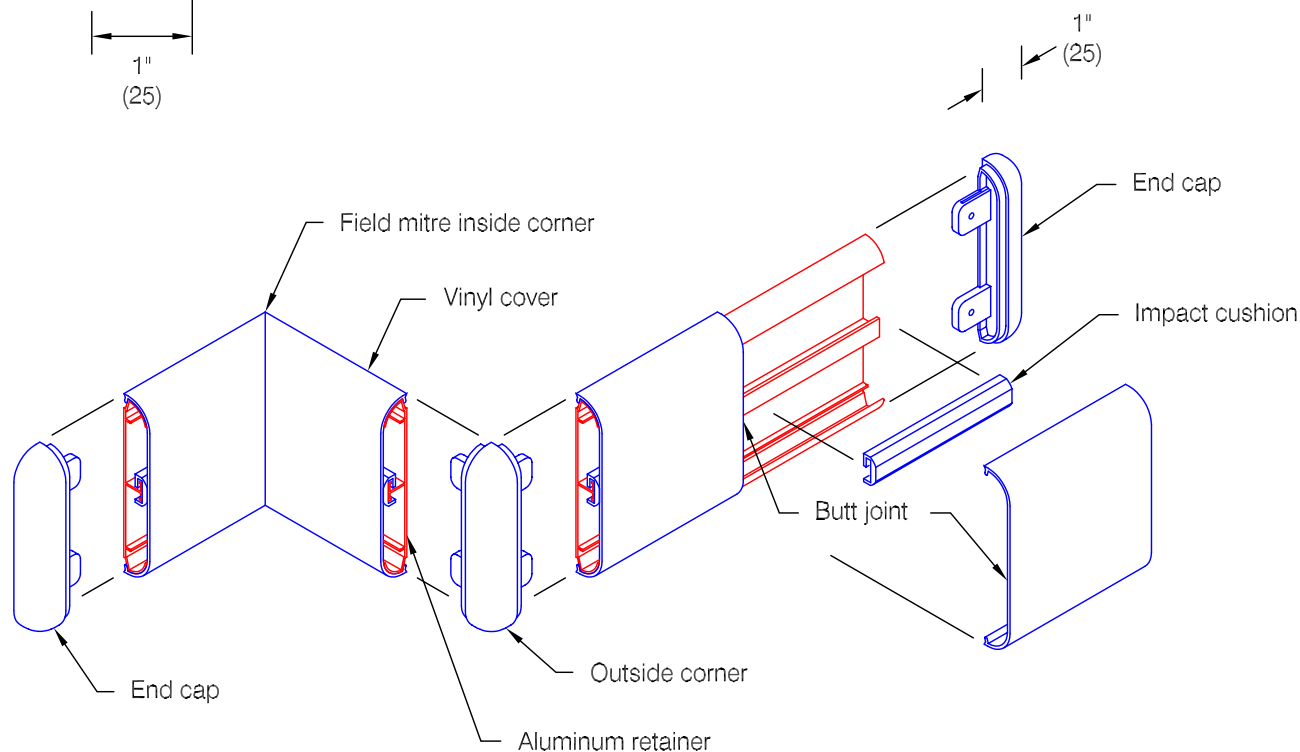

WallGuard.Com reserves the right to discontinue a design or modify an existing design without prior notice