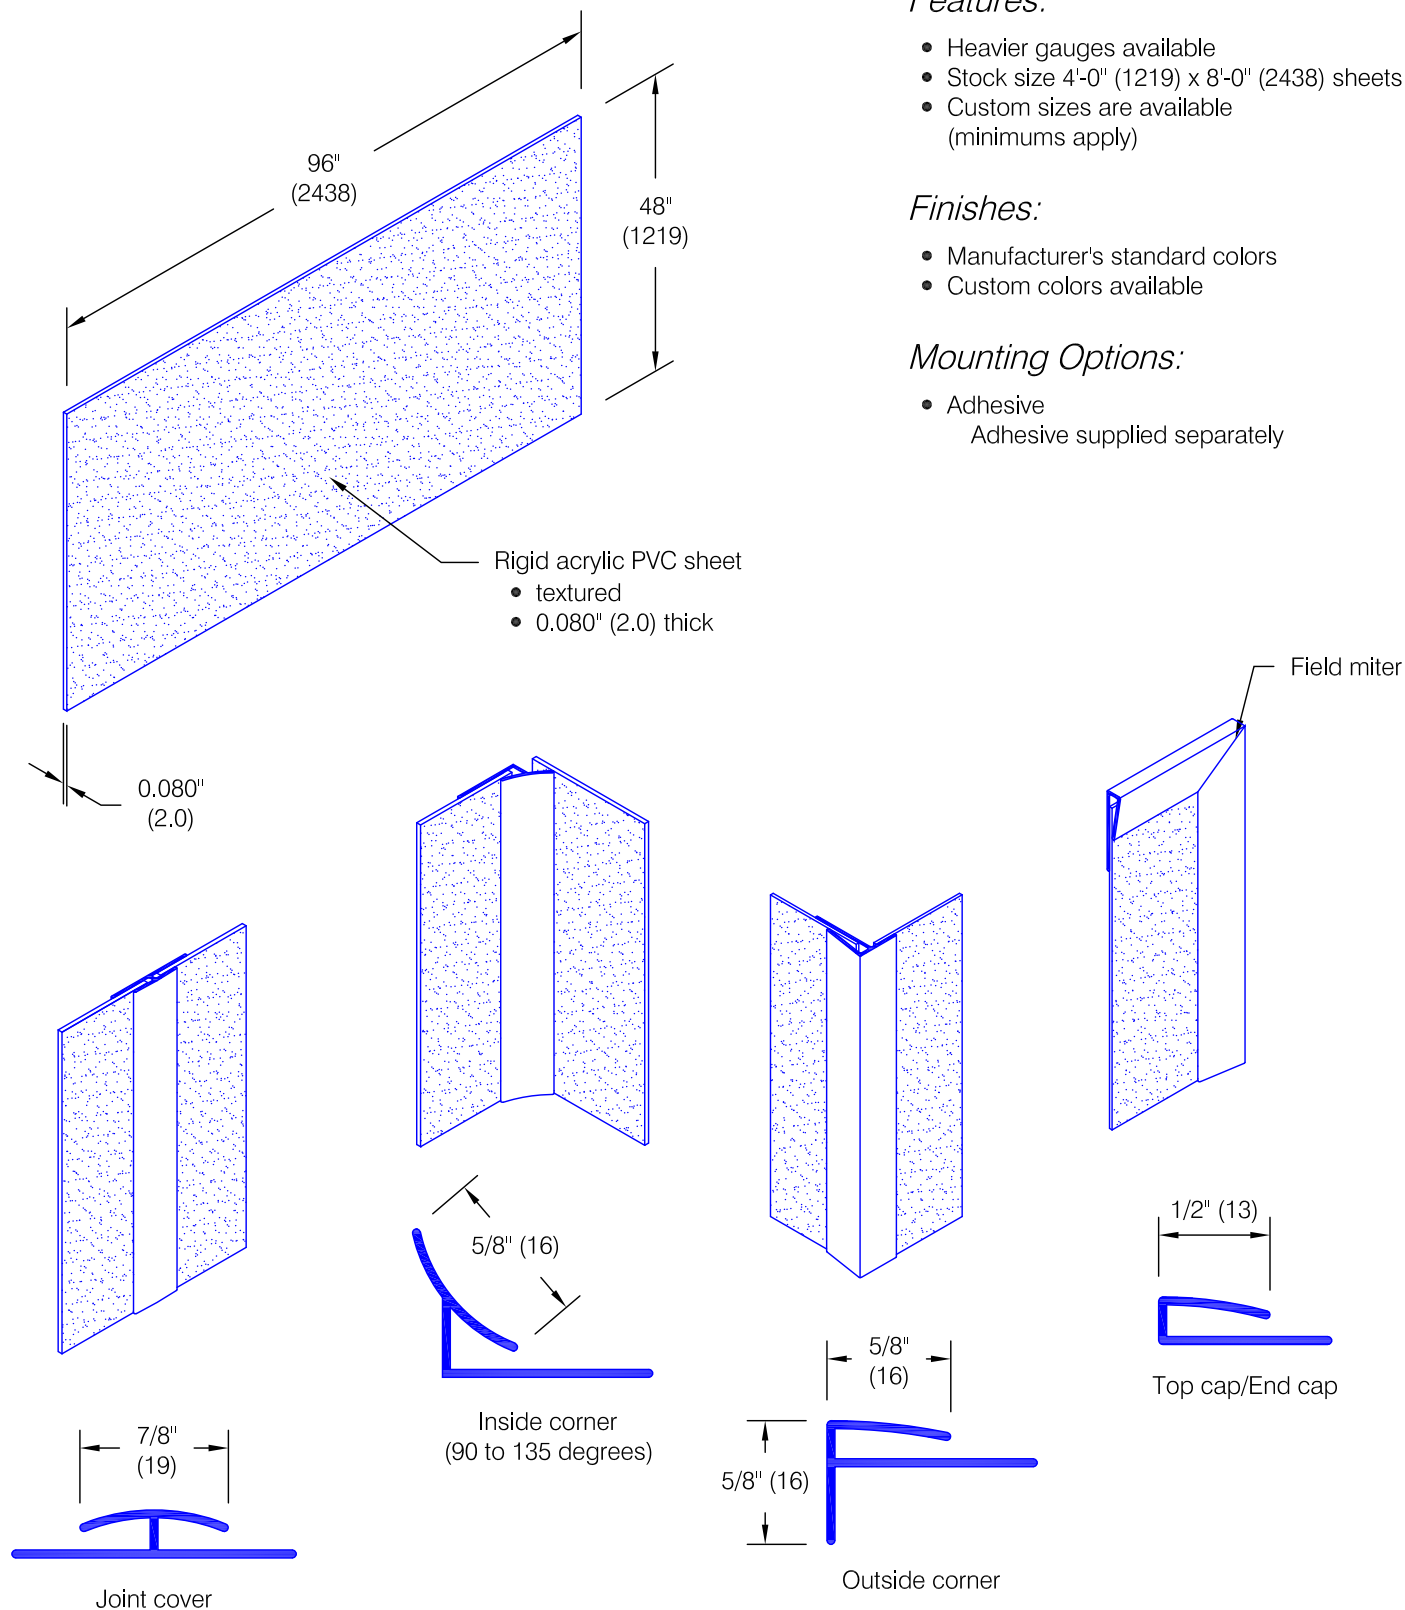

New Frontier Series 2400.3

Features:

- Heavier gauges available
- Stock size 4'-0" (1219) x 8'-0" (2438) sheets
- Custom sizes are available (minimums apply)

Finishes:

- Manufacturer's standard colors
- Custom colors available

Mounting Options:

- Adhesive
  Adhesive supplied separately

WallGuard.Com reserves the right to discontinue a design or modify an existing design without prior notice