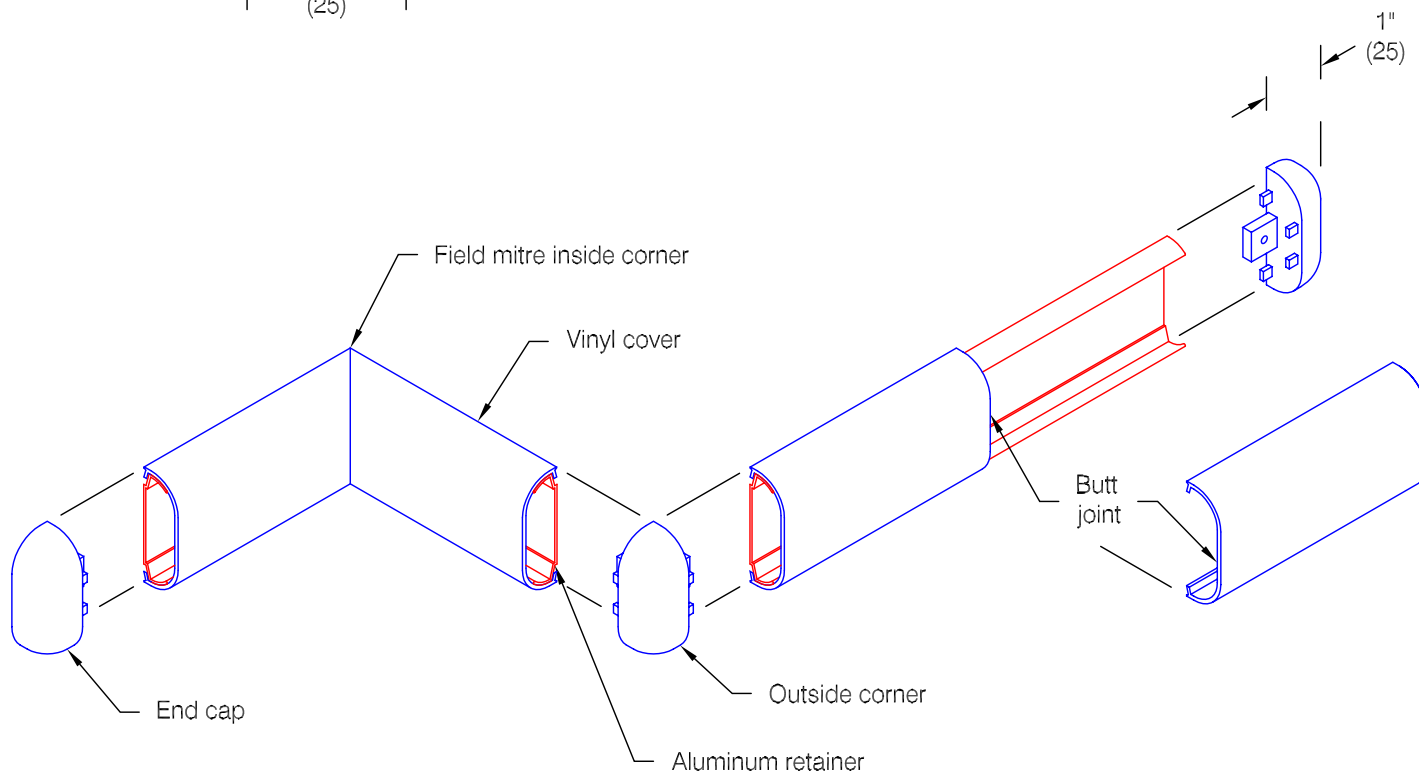

Protector Series 2115

Features:

- Class A fire rating
- Molded end caps
- Molded outside corners
- Stock length 12'-0" (3658)

Finishes:

- Manufacturer's standard colors
- Custom colors available
- Grooved (See WGDC.2115B.0)

Optional mounting:

Rubber
Spacer

WallGuard.Com reserves the right to discontinue a design or modify an existing design without prior notice