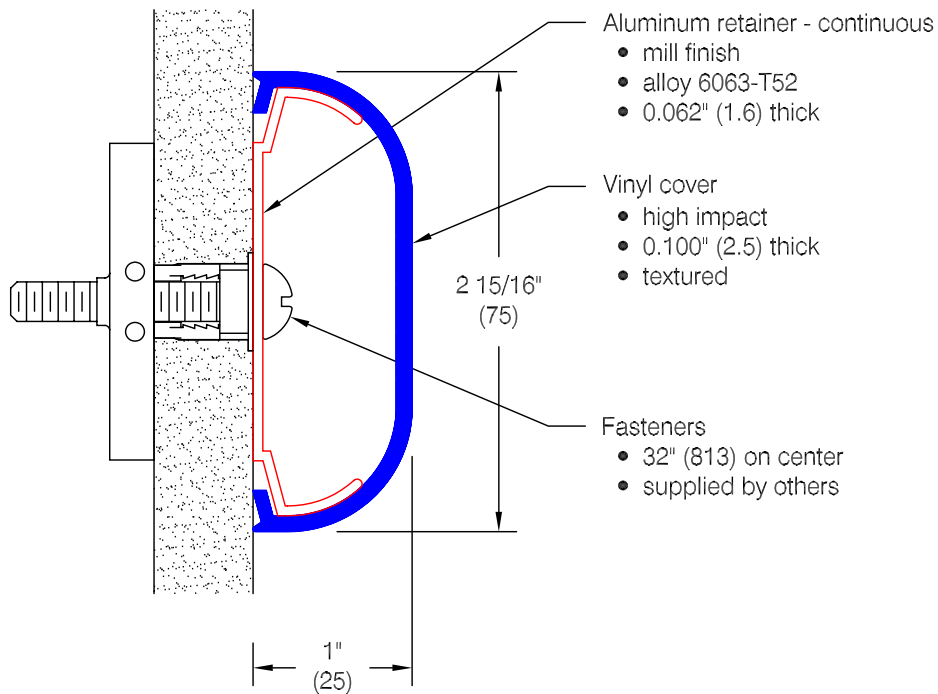

Protector Series 2115

Features:

- Class A fire rating
- Molded end caps
- Molded outside corners
- Stock length 12'-0" (3658)

Finishes:

- Manufacturer's standard colors
- Custom colors available
- Grooved (See WGDC.2115B.0)

Optional mounting:

Rubber
Spacer

WallGuard.Com reserves the right to discontinue a design or modify an existing design without prior notice