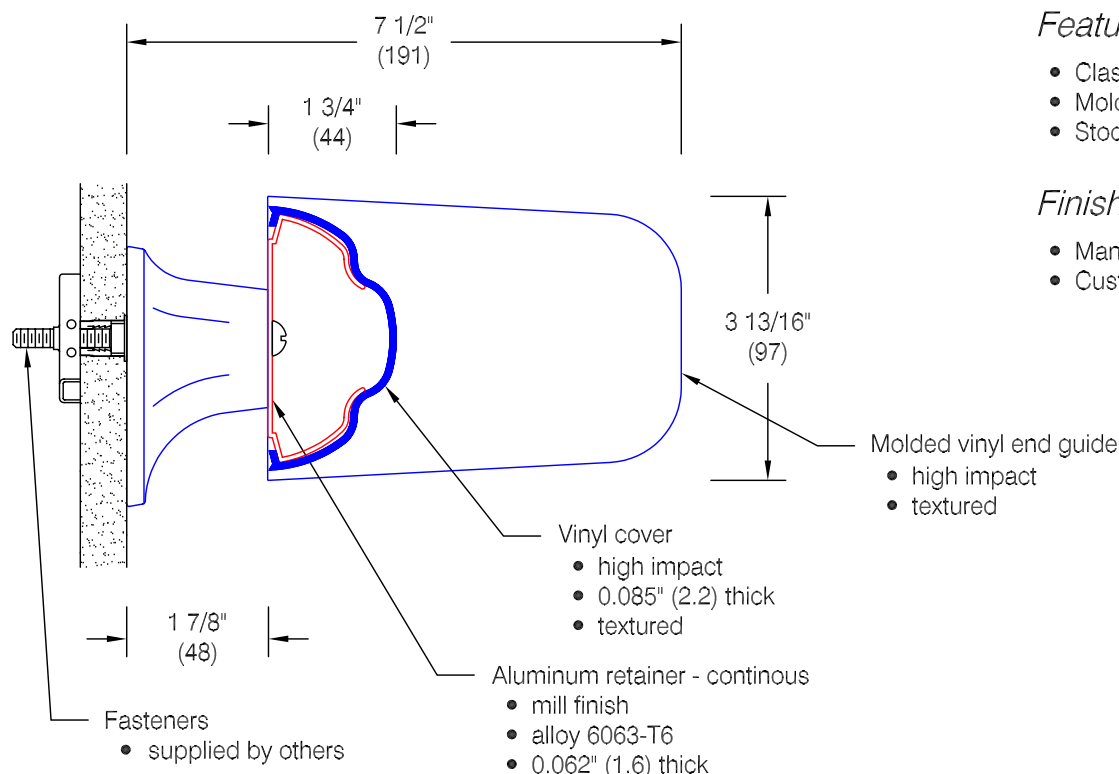

Protector Series 2105

Features:

- Class A fire rating
- Molded end guides
- Stock length 4'-0" (1219)

Finishes:

- Manufacturer's standard colors
- Custom colors available

WallGuard.Com reserves the right to discontinue a design or modify an existing design without prior notice