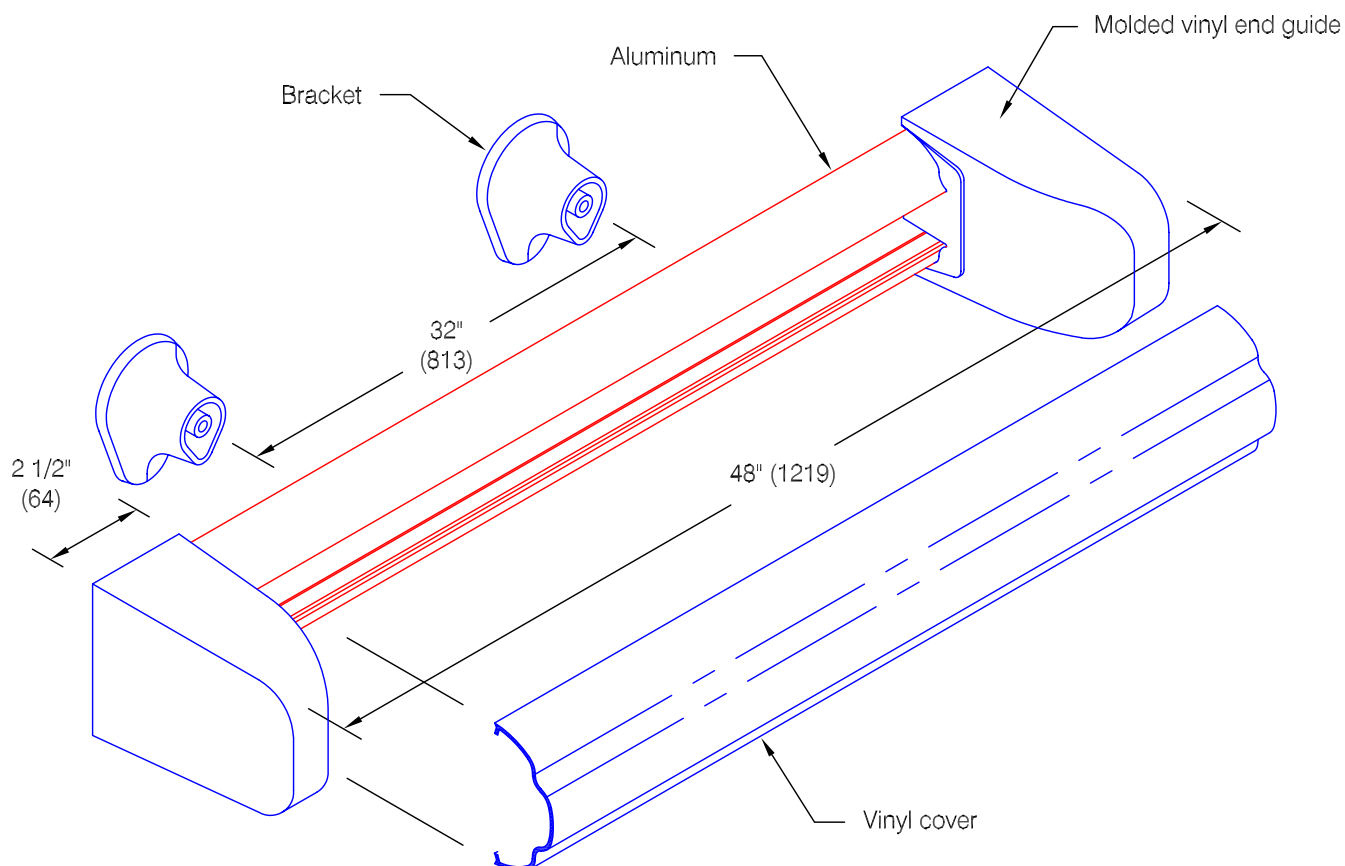

Protector Series 2105

Features:

- Class A fire rating
- Molded end guides
- Stock length 4'-0" (1219)

Finishes:

- Manufacturer's standard colors
- Custom colors available

WallGuard.Com reserves the right to discontinue a design or modify an existing design without prior notice