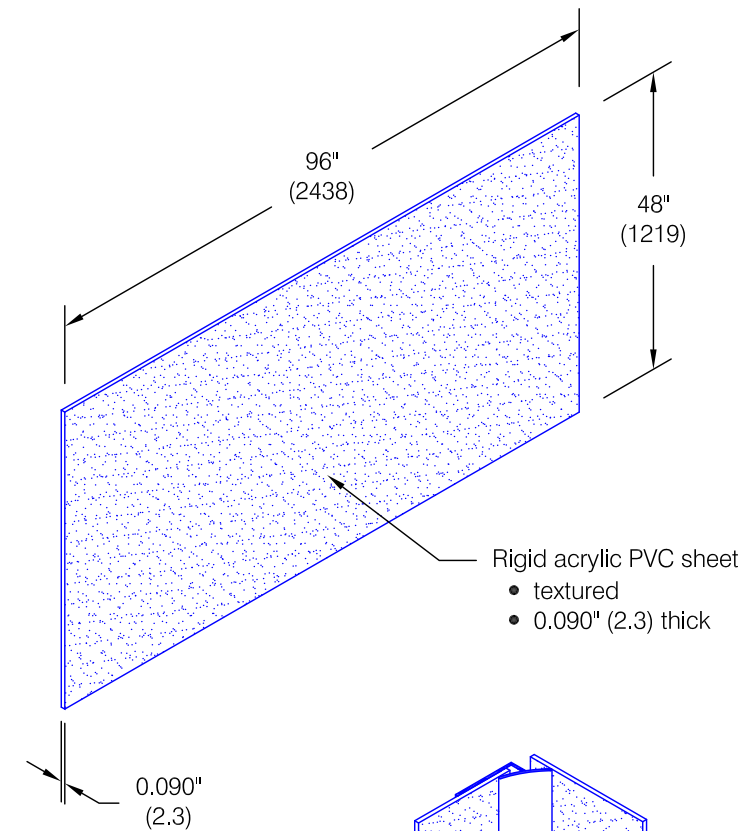

# New Frontier Series - .090" Thick

### Features:

- Heavier gauges available
- Stock size 4'-0" (1219) x 8'-0" (2438) sheets
- Custom sizes are available (minimums apply)