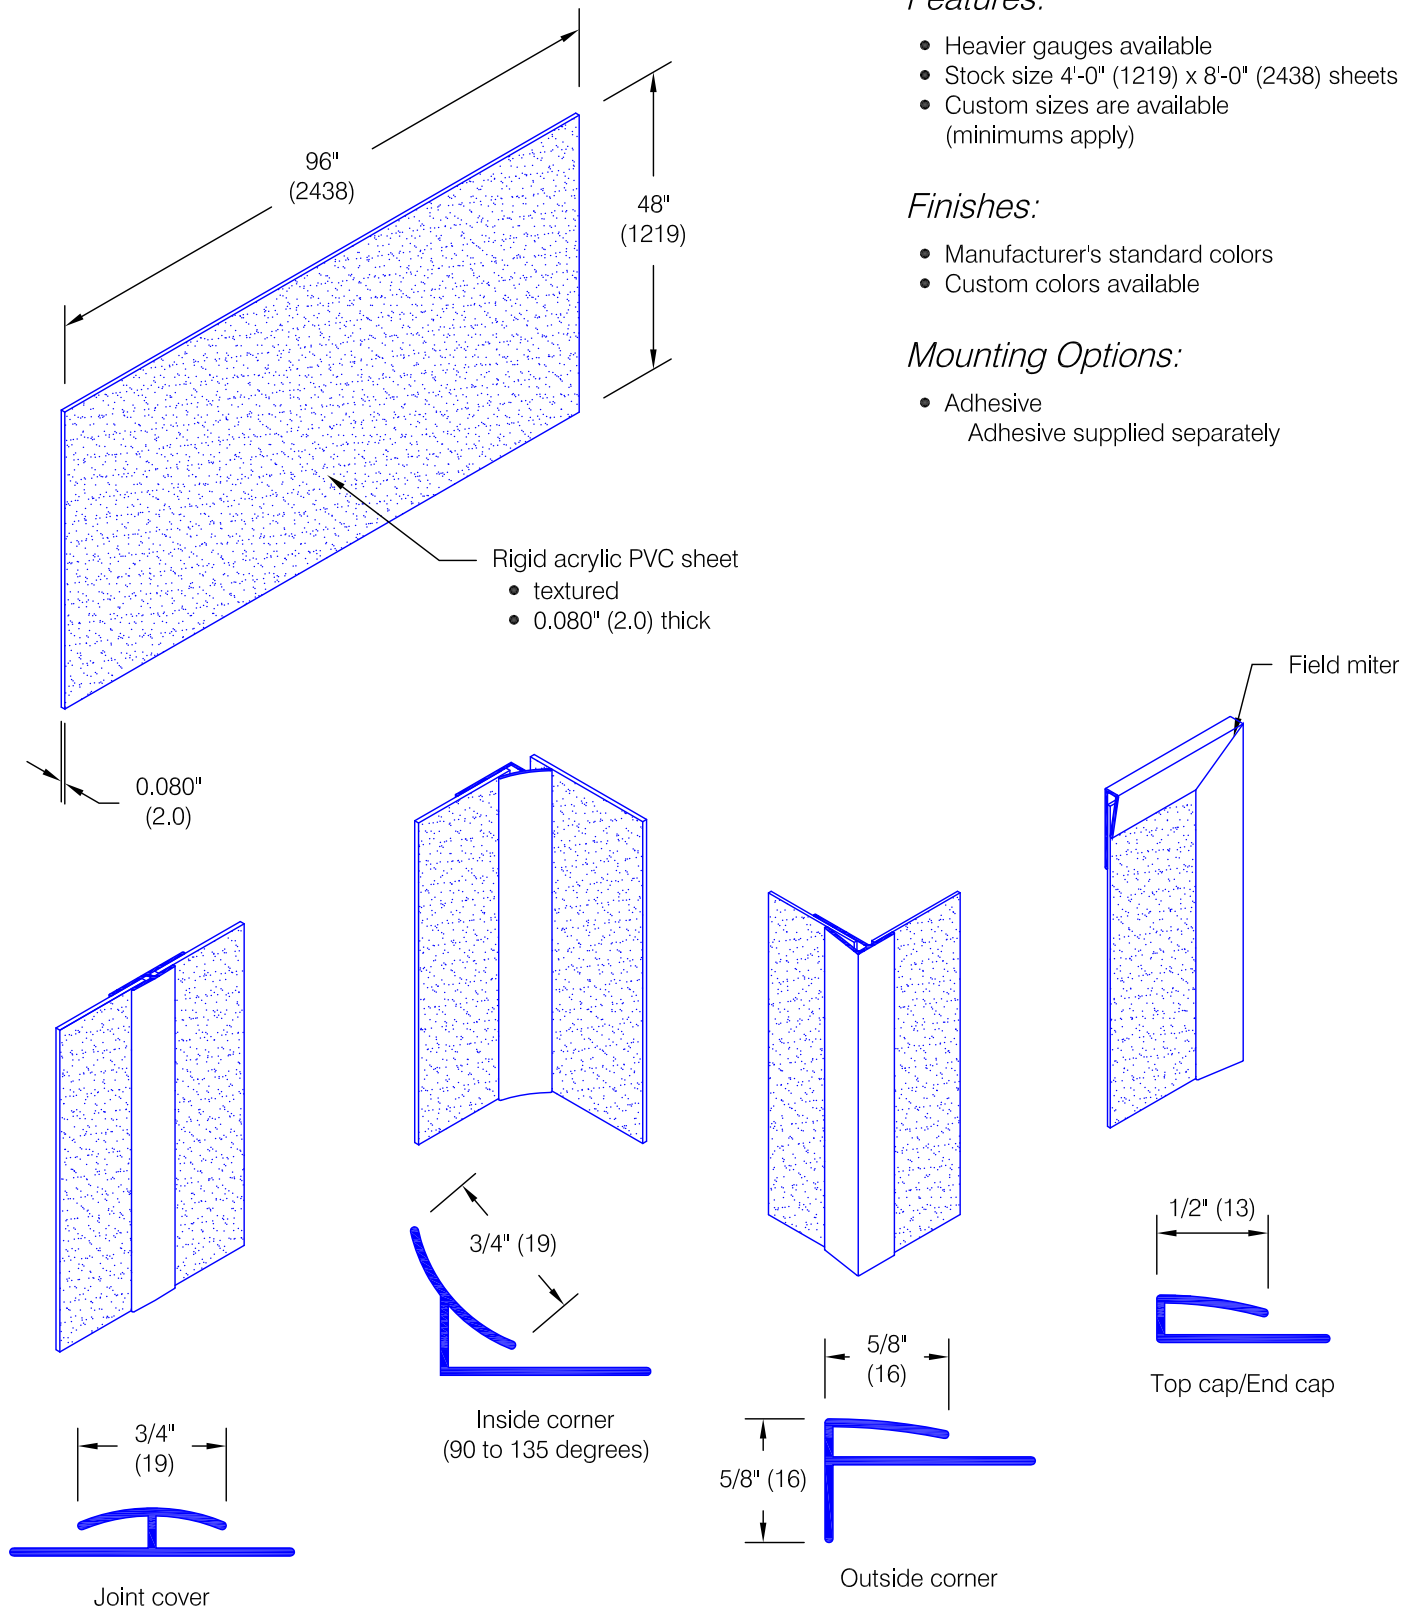

New Frontier Series - .080" Thick

Features:

- Heavier gauges available
- Stock size 4'-0" (1219) x 8'-0" (2438) sheets
- Custom sizes are available (minimums apply)

Finishes:

- Manufacturer's standard colors
- Custom colors available

Mounting Options:

- Adhesive
Adhesive supplied separately

WallGuard.Com reserves the right to discontinue a design or modify an existing design without prior notice