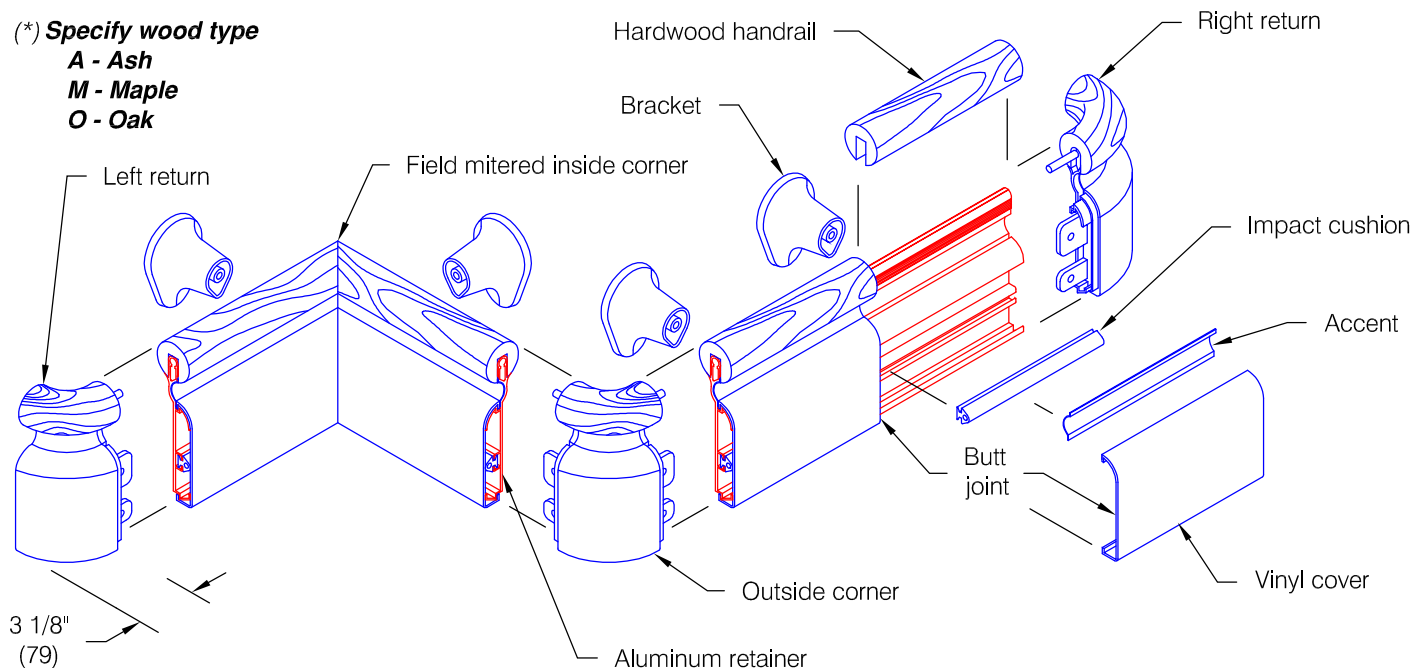

(* Specify wood type

- **A - Ash**
- **M - Maple**
- **O - Oak**

WallGuard.Com reserves the right to discontinue a design or modify an existing design without prior notice