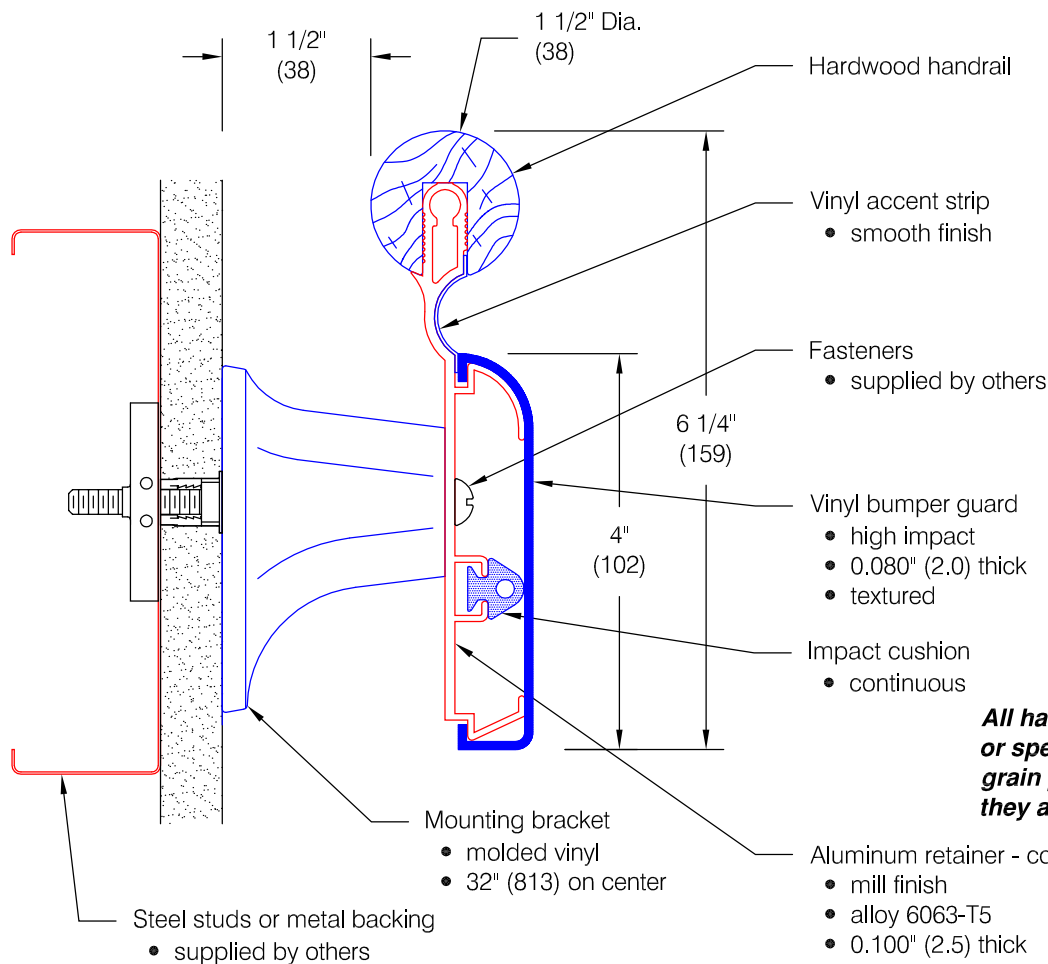

Infinity Series 2005

Features:

- ADA Compliant
- Wall returns - with hardware
- Outside corners - with hardware
- Stock lengths:
Wood - random 6'-0" (1829) to 16'-0" (4877)
Vinyl & Aluminum - 12'-0" (3658)