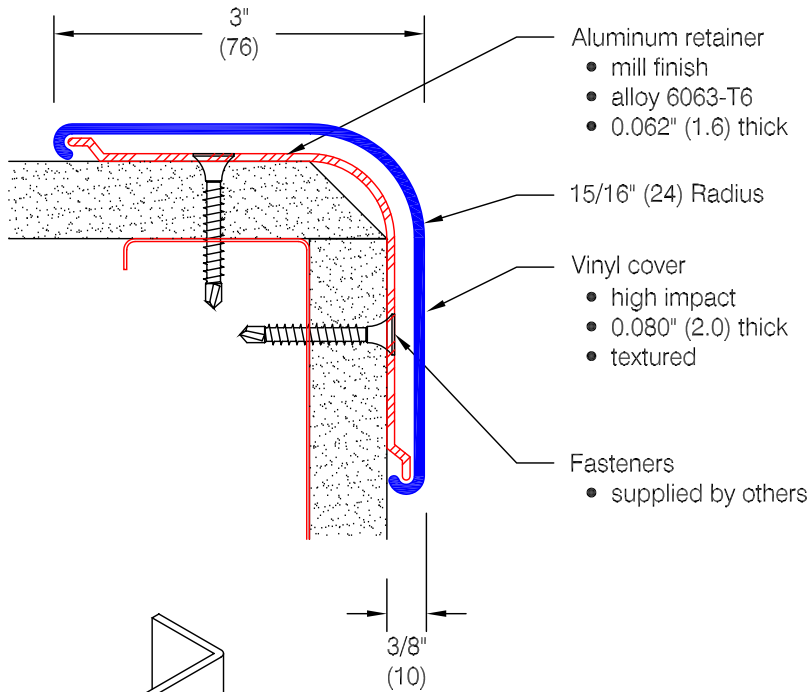

Defender Series 2310

Features:

- Class A fire rating
- "Surface Mount" installation follows completion of drywall mounting
- Stock lengths: 4'-0" (1219), 8'-0" (2438), 9'-0" (2743), 10'-0" (3048), and 12'-0" (3658)
- Custom cut lengths available
- Standard with textured top and bottom closure caps

Finishes:

- Vinyl cover (textured)
- Custom colors available
- Aluminum retainer
- Mill finish

Application Diagram

* Partial height installation with top and bottom caps shown. Full height installations may not require top or bottom cap.