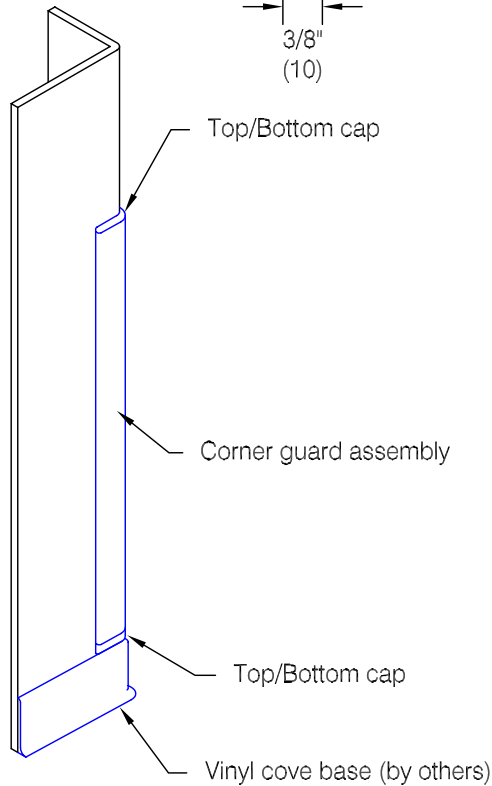

Defender Series 2310

Features:

- Class A fire rating
- "Surface Mount" installation follows completion of drywall mounting
- Stock lengths: 4'-0" (1219), 8'-0" (2438), 9'-0" (2743), 10'-0" (3048), and 12'-0" (3658)
- Custom cut lengths available
- Standard with textured top and bottom closure caps

Finishes:

- Vinyl cover (textured)
- Custom colors available
- Aluminum retainer
- Mill finish

Application Diagram

* Partial height installation with top and bottom caps shown. Full height installations may not require top or bottom cap.