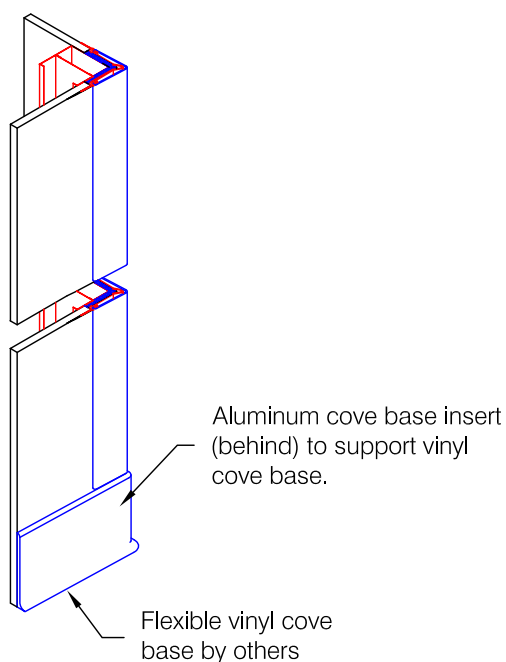

Defender Series 2365P - 2" x 90° 1 Hour

Features:

- Class A fire rating
- "Drop-in" installation follows completion of drywall mounting
- Stock lengths: 8'-0" (2438), 9'-0" (2743), 10'-0" (3048), and 12'-0" (3658)
- Custom cut lengths available
- Available with aluminum cove base insert for use with vinyl cove base standard in 4" (102) and 6" (152) heights

Finishes:

- Snap-on cover (textured)
 - Manufacturer's standard colors
 - Custom colors available
- Aluminum retainer
 - Mill finish aluminum

Optional Cove Base Insert

WallGuard.Com reserves the right to discontinue a design or modify an existing design without prior notice