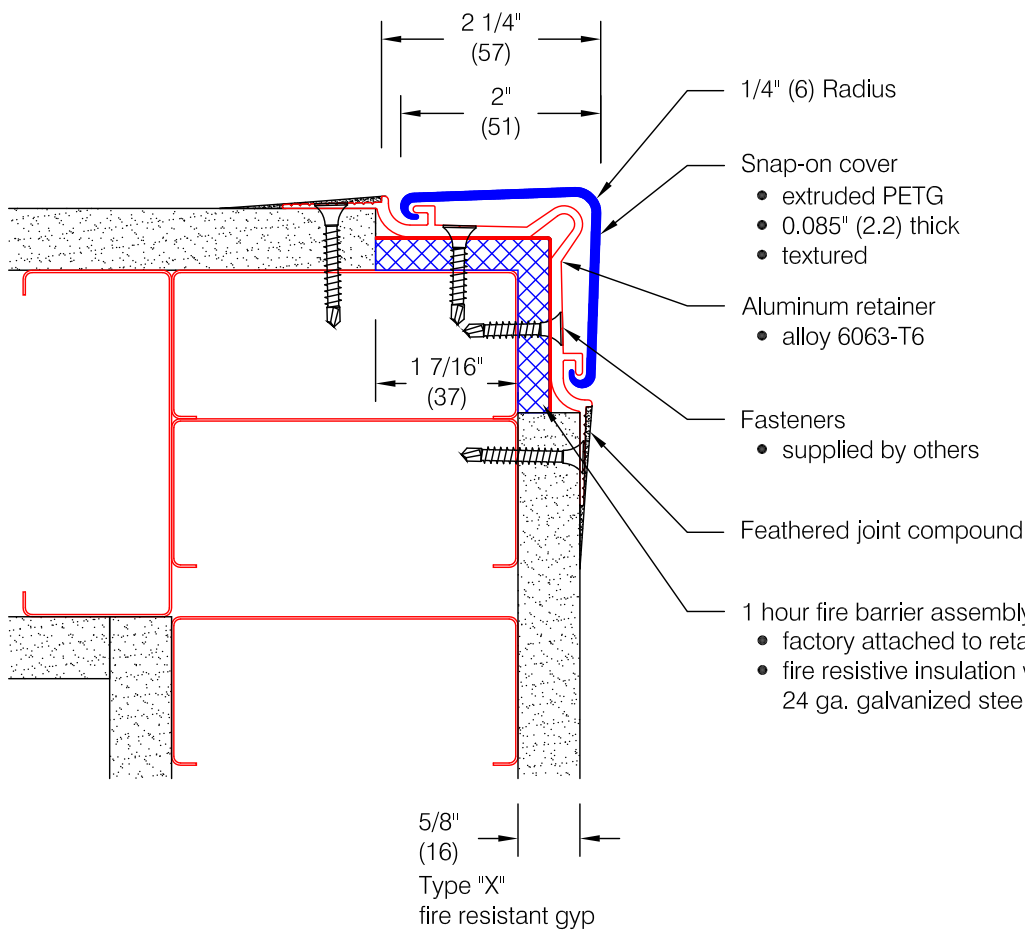

Defender Series 2365P - 2" x 90° 1 Hour

Features:

- Class A fire rating
- "Drop-in" installation follows completion of drywall mounting
- Stock lengths: 8'-0" (2438), 9'-0" (2743), 10'-0" (3048), and 12'-0" (3658)
- Custom cut lengths available
- Available with aluminum cove base insert for use with vinyl cove base standard in 4" (102) and 6" (152) heights

Finishes:

- Snap-on cover (textured)
 - Manufacturer's standard colors
 - Custom colors available
- Aluminum retainer
 - Mill finish aluminum

Optional Cove Base Insert

WallGuard.Com reserves the right to discontinue a design or modify an existing design without prior notice