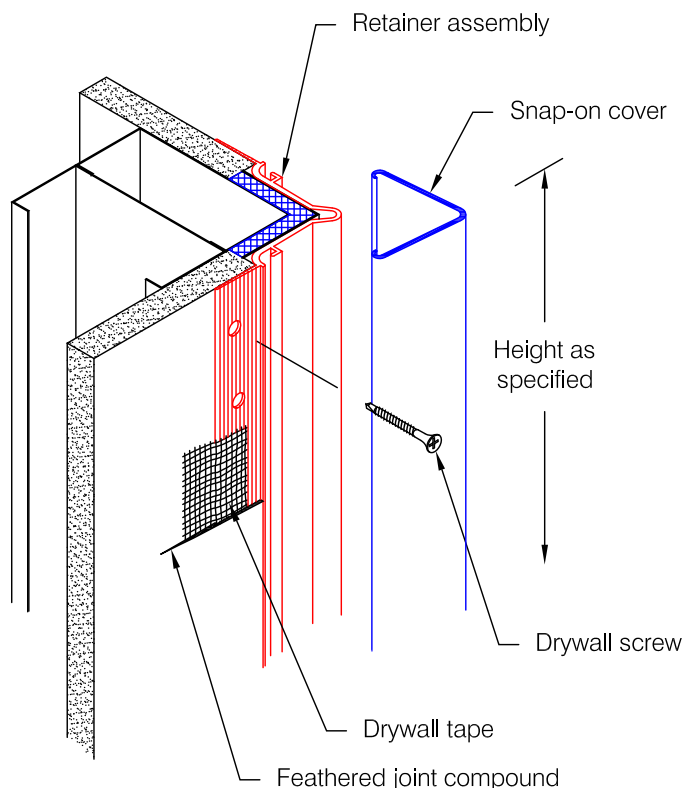

Defender Series 2365P - 2" x 90° 1 Hour

Features:

- Class A fire rating
- "Drop-in" installation follows completion of drywall mounting
- Stock lengths: 8'-0" (2438), 9'-0" (2743), 10'-0" (3048), and 12'-0" (3658)
- Custom cut lengths available
- Available with aluminum cove base insert for use with vinyl cove base standard in 4" (102) and 6" (152) heights

Finishes:

- Snap-on cover (textured)
 - Manufacturer's standard colors
 - Custom colors available
- Aluminum retainer
 - Mill finish aluminum

Optional Cove Base Insert

WallGuard.Com reserves the right to discontinue a design or modify an existing design without prior notice