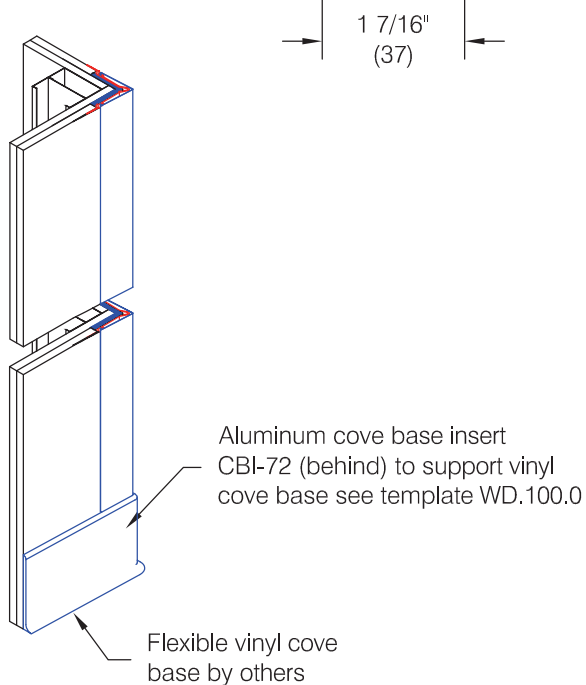

2330C.1 Corner Guard 2 Hour Fire Rated

Features:

- Class A fire rating
- "Drop-in" installation follows completion of drywall mounting
- Stock lengths: 8'-0" (2438), 9'-0" (2743), 10'-0" (3048), and 12'-0" (3658)
- Custom cut lengths available
- Available with aluminum cove base insert for use with vinyl cove base standard in 4" (102) and 6" (152) heights

Finishes:

- Stainless Steel
- Type 304
 - 24 gauge (.029")
 - #4 polish
- Aluminum retainer
- Mill finish aluminum

- Fasteners
- supplied by others
- 2 hour fire barrier assembly
- factory attached to retainer
 - fire resistive insulation with 24 ga. galvanized steel backing

Optional Cove Base Insert