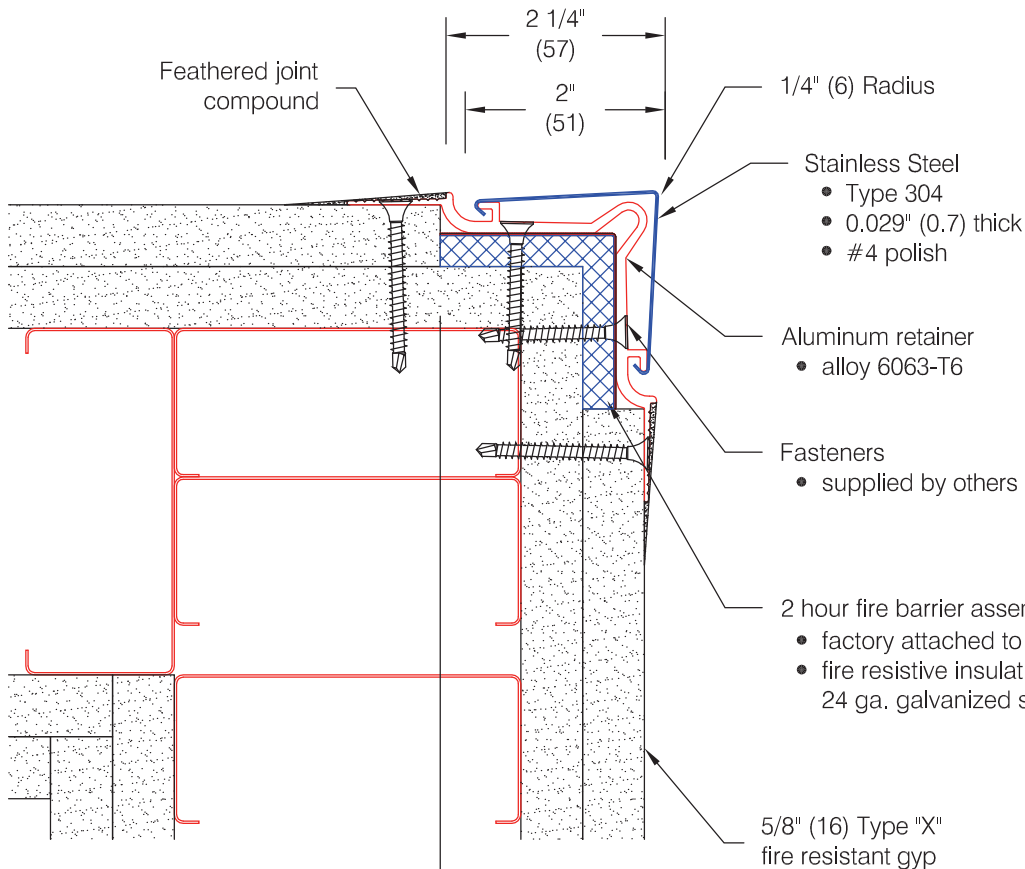

2330C.1 Corner Guard 2 Hour Fire Rated

Features:

- Class A fire rating
- "Drop-in" installation follows completion of drywall mounting
- Stock lengths: 8'-0" (2438), 9'-0" (2743), 10'-0" (3048), and 12'-0" (3658)
- Custom cut lengths available
- Available with aluminum cove base insert for use with vinyl cove base standard in 4" (102) and 6" (152) heights

Finishes:

- Stainless Steel
- Type 304
 - 24 gauge (.029")
 - #4 polish
- Aluminum retainer
- Mill finish aluminum

- Fasteners
- supplied by others
- 2 hour fire barrier assembly
- factory attached to retainer
 - fire resistive insulation with 24 ga. galvanized steel backing

Optional Cove Base Insert